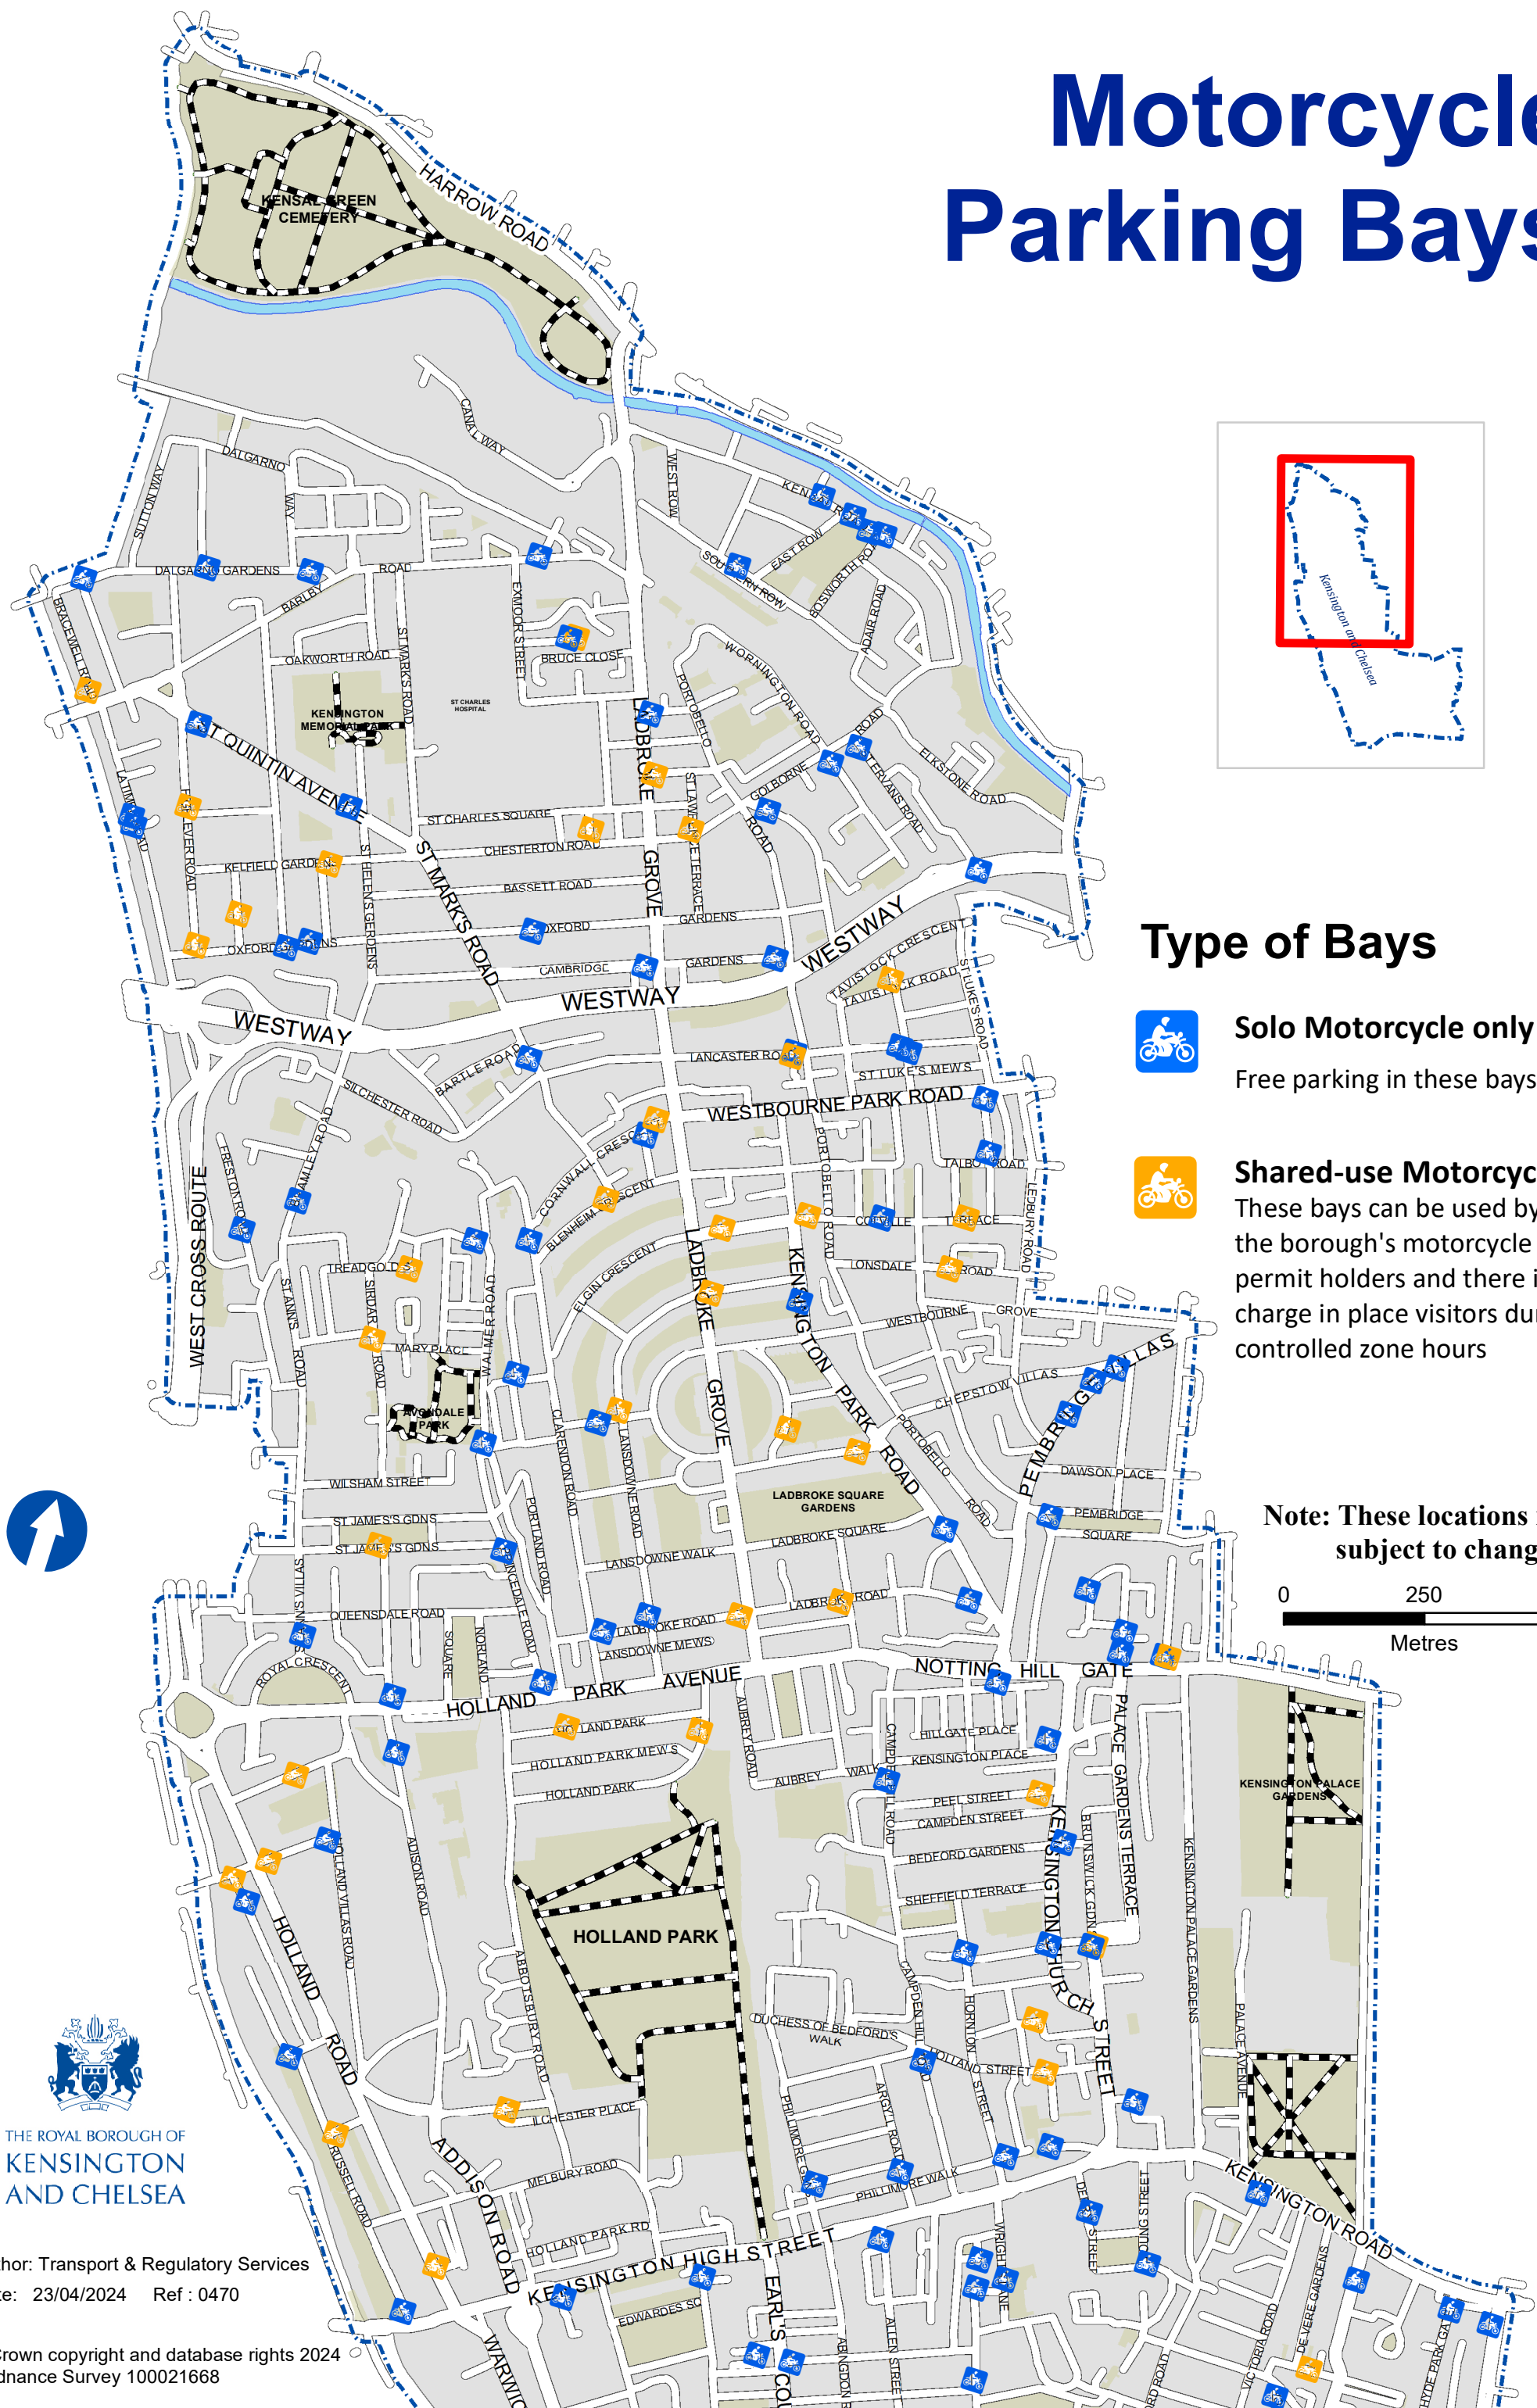

Motorcycle Parking Bays

Type of Bays

Solo Motorcycle only
Free parking in these bays

Shared-use Motorcycle bay
These bays can be used by the borough's motorcycle permit holders and there is a charge in place visitors during controlled zone hours

Note: These locations may be subject to change

THE ROYAL BOROUGH OF
**KENSINGTON
AND CHELSEA**

Author: Transport & Regulatory Services
Date: 23/04/2024 Ref: 0470

© Crown copyright and database rights 2024
Ordnance Survey 100021668

Motorcycle Parking Bays

THE ROYAL BOROUGH OF
KENSINGTON
AND CHELSEA

Type of Bays

Solo Motorcycle only

Free parking in these bays

Shared-use Motorcycle bay

Display this borough's resident
These bays can be used by the
borough's motorcycle permit holders
and there is a charge in place for
visitors during controlled zone hours

Note: These locations may be subject to change

0 125 250 500 Metres

Author: Transport & Regulatory Services

Date: 23/04/2024 | Ref: 0470

© Crown copyright and database rights 2024 Ordnance Survey 100021668