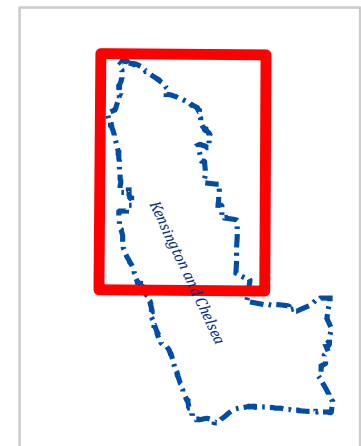

Motorcycle Parking Bays

Type of Bays

Solo Motorcycle only
Free parking in these bays

Shared-use Motorcycle bay
These bays can be used by the borough's motorcycle permit holders and there is a charge in place visitors during controlled zone hours

Note: These locations may be subject to change

THE ROYAL BOROUGH OF
**KENSINGTON
AND CHELSEA**

Author: Transport & Regulatory Services
Date: 23/04/2024 Ref: 0470

© Crown copyright and database rights 2024
Ordnance Survey 100021668

Motorcycle Parking Bays

THE ROYAL BOROUGH OF
KENSINGTON
AND CHELSEA

Type of Bays

Solo Motorcycle only

Free parking in these bays

Shared-use Motorcycle bay

Display this borough's resident
These bays can be used by the
borough's motorcycle permit holders
and there is a charge in place for
visitors during controlled zone hours