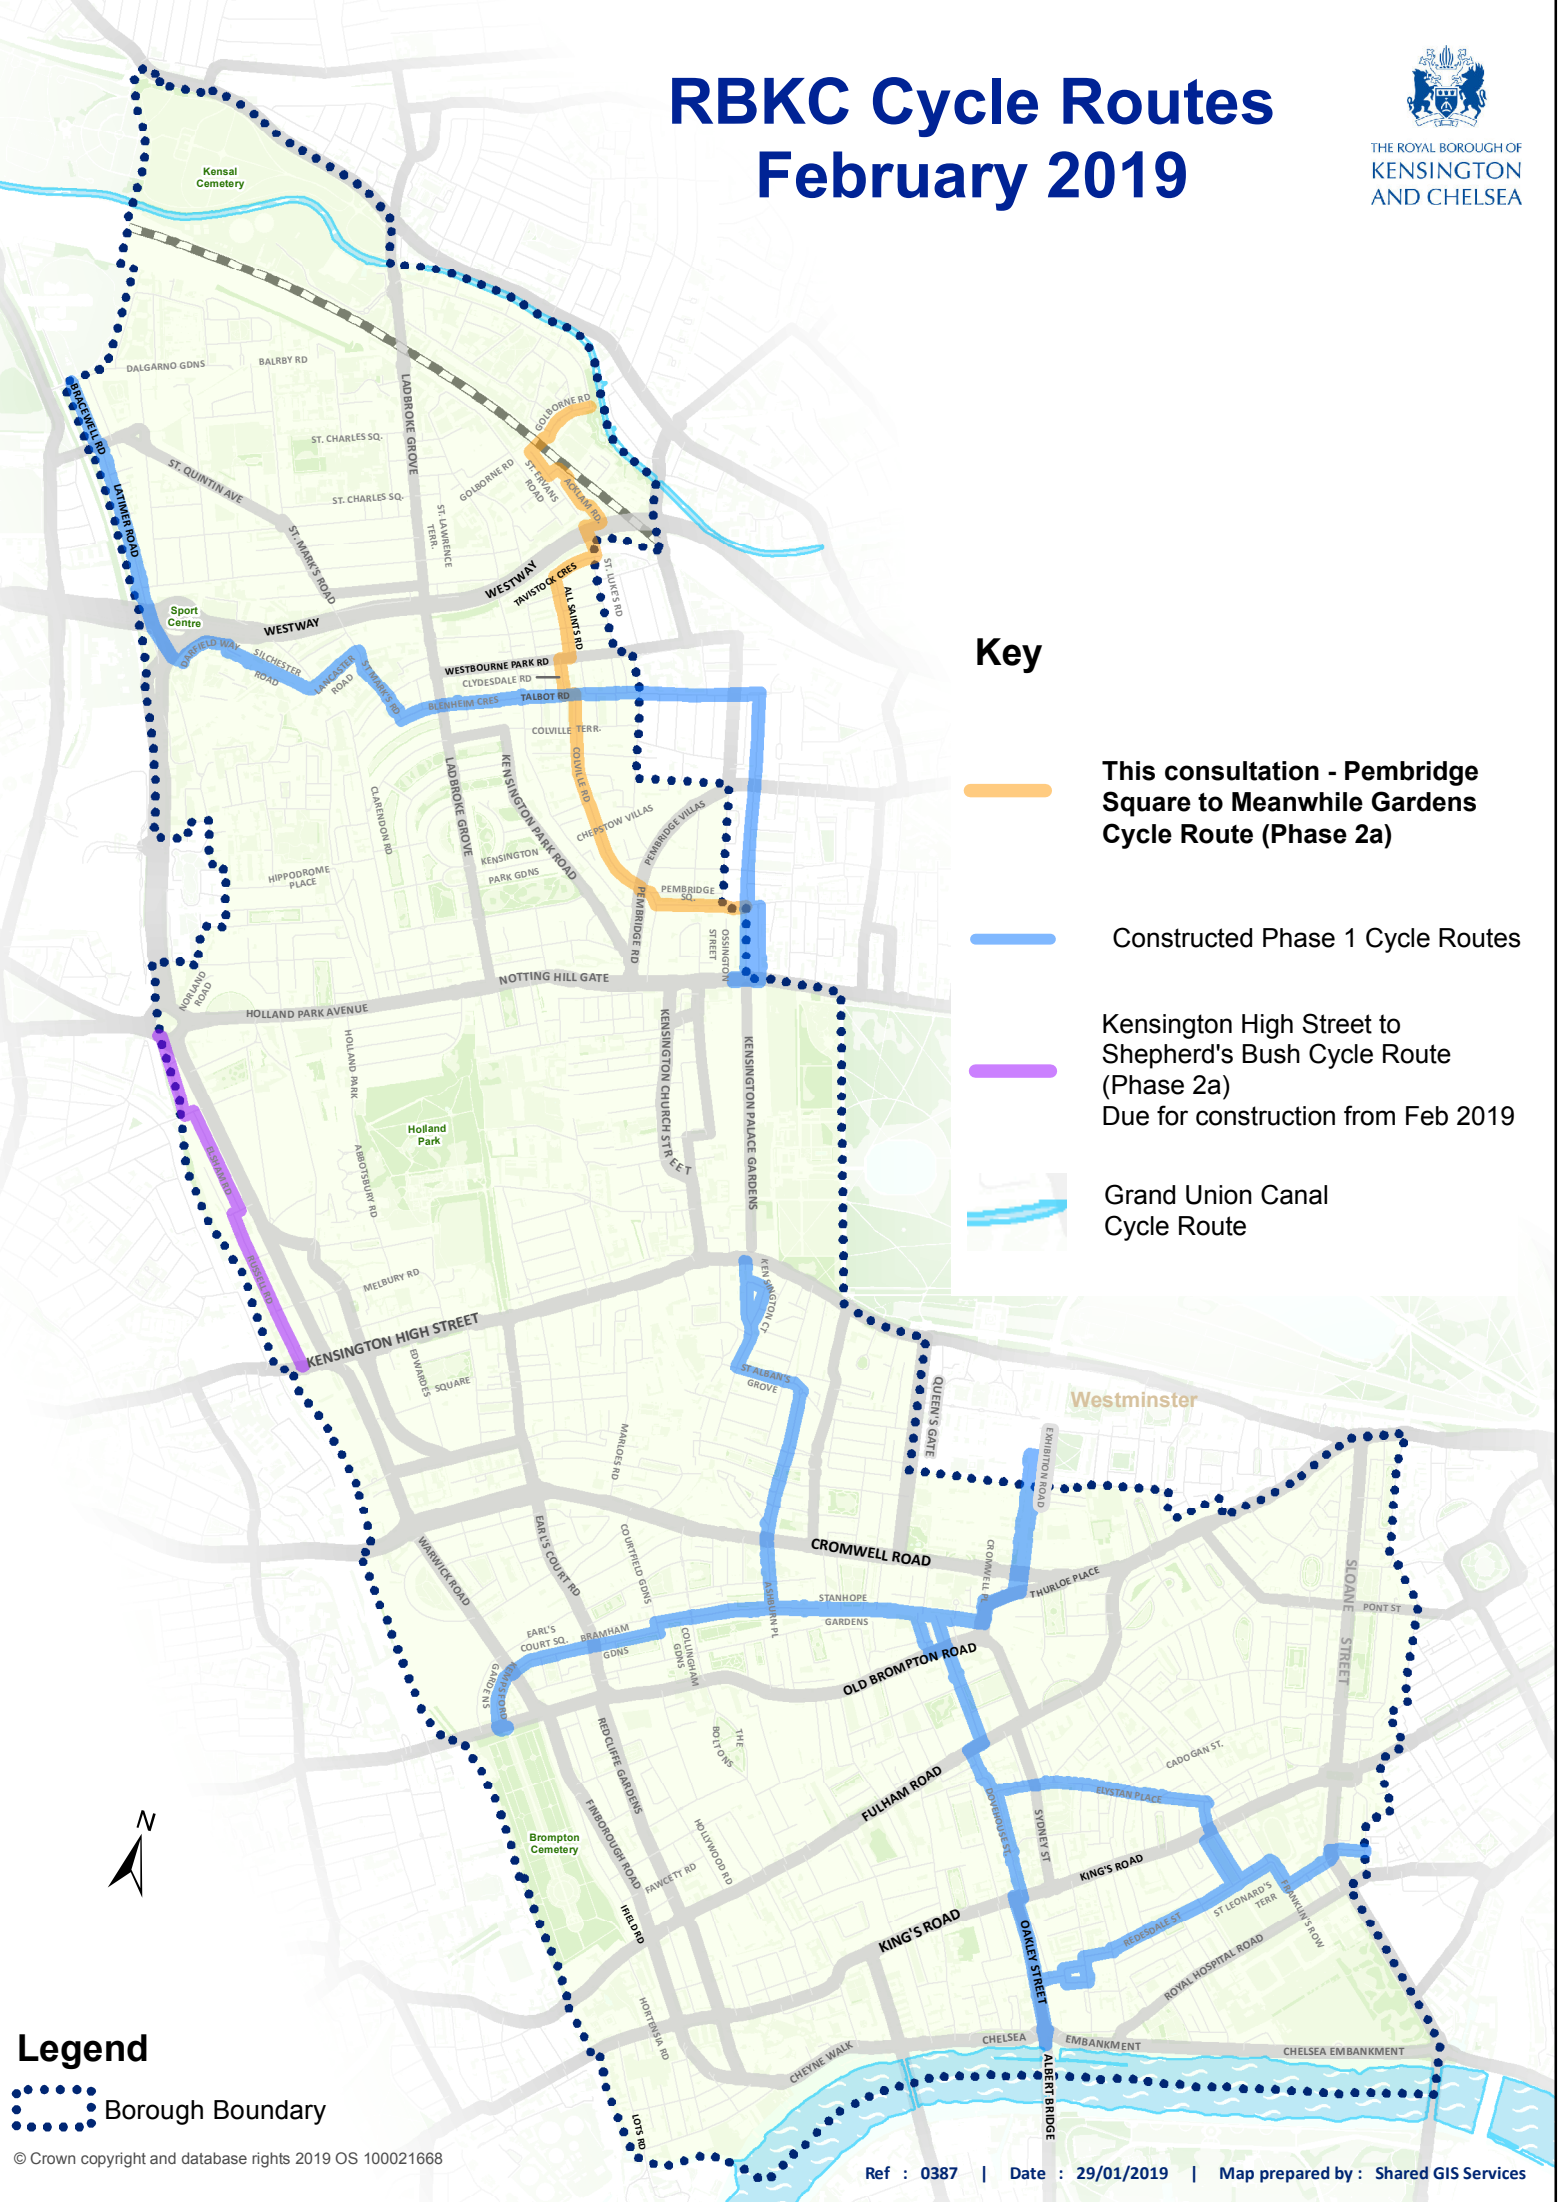

RBKC Cycle Routes February 2019

Key

-  This consultation - Pembridge Square to Meanwhile Gardens Cycle Route (Phase 2a)
-  Constructed Phase 1 Cycle Routes
-  Kensington High Street to Shepherd's Bush Cycle Route (Phase 2a)
Due for construction from Feb 2019
-  Grand Union Canal Cycle Route

Legend

 Borough Boundary