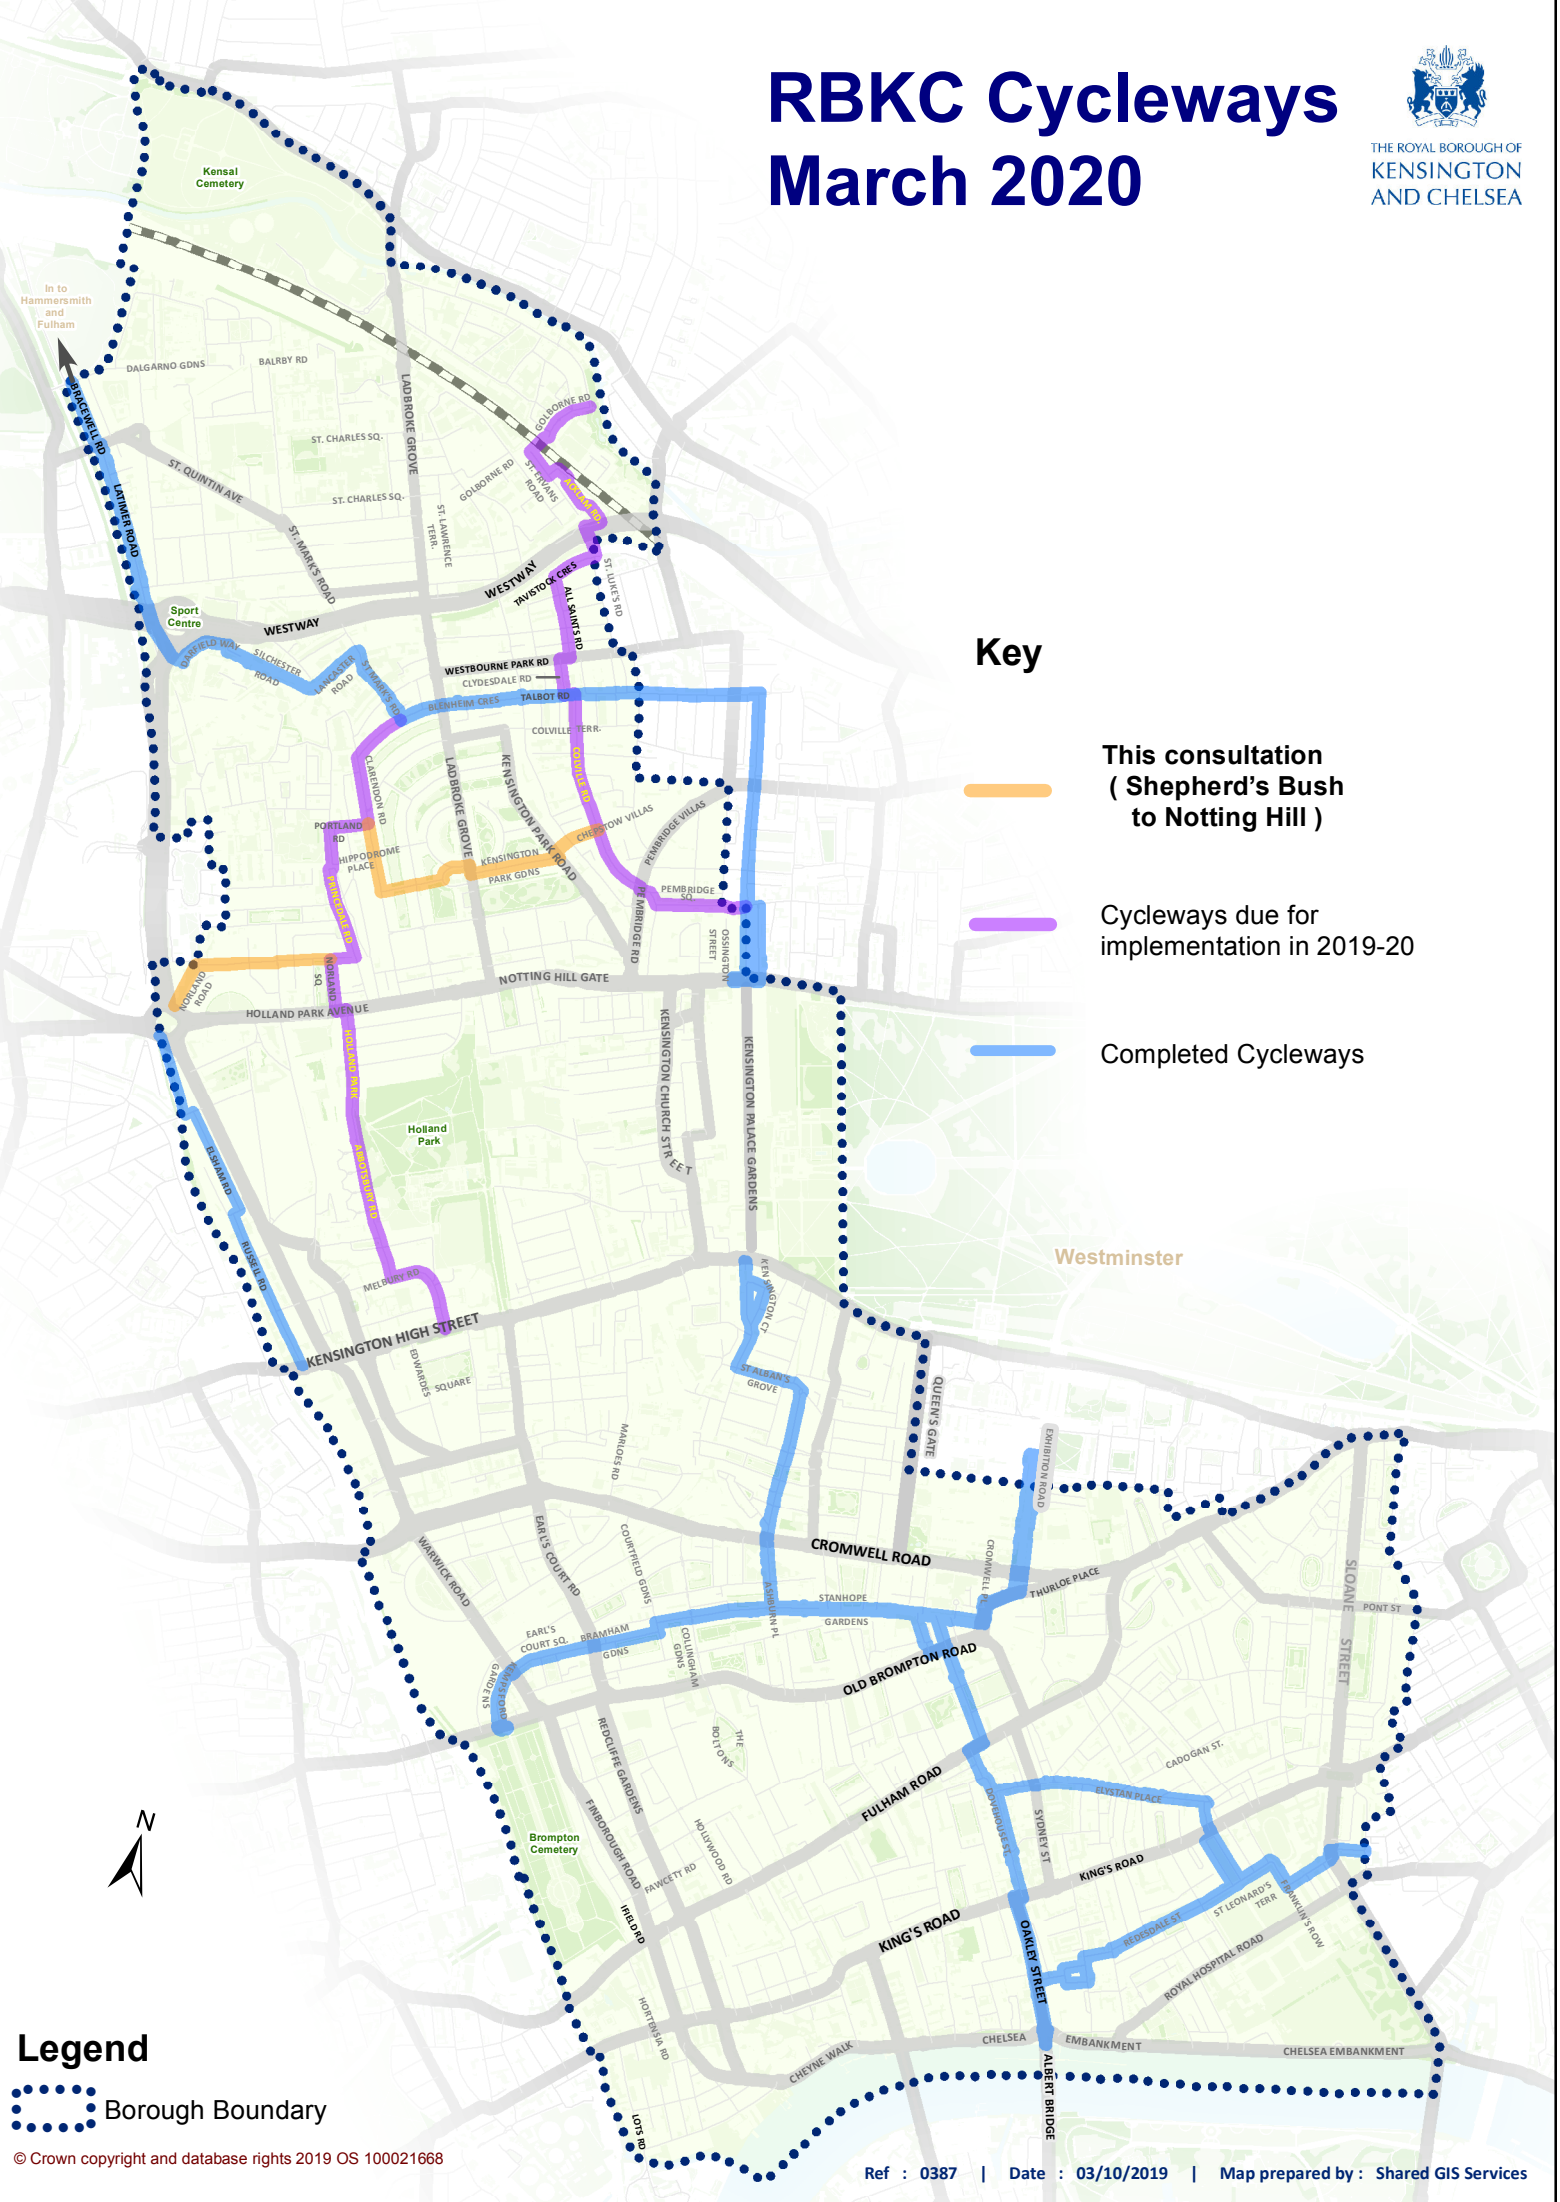

RBKC Cycleways March 2020

THE ROYAL BOROUGH OF
KENSINGTON
AND CHELSEA

Key

 This consultation
(Shepherd's Bush
to Notting Hill)

 Cycleways due for
implementation in 2019-20

 Completed Cycleways

Legend

 Borough Boundary