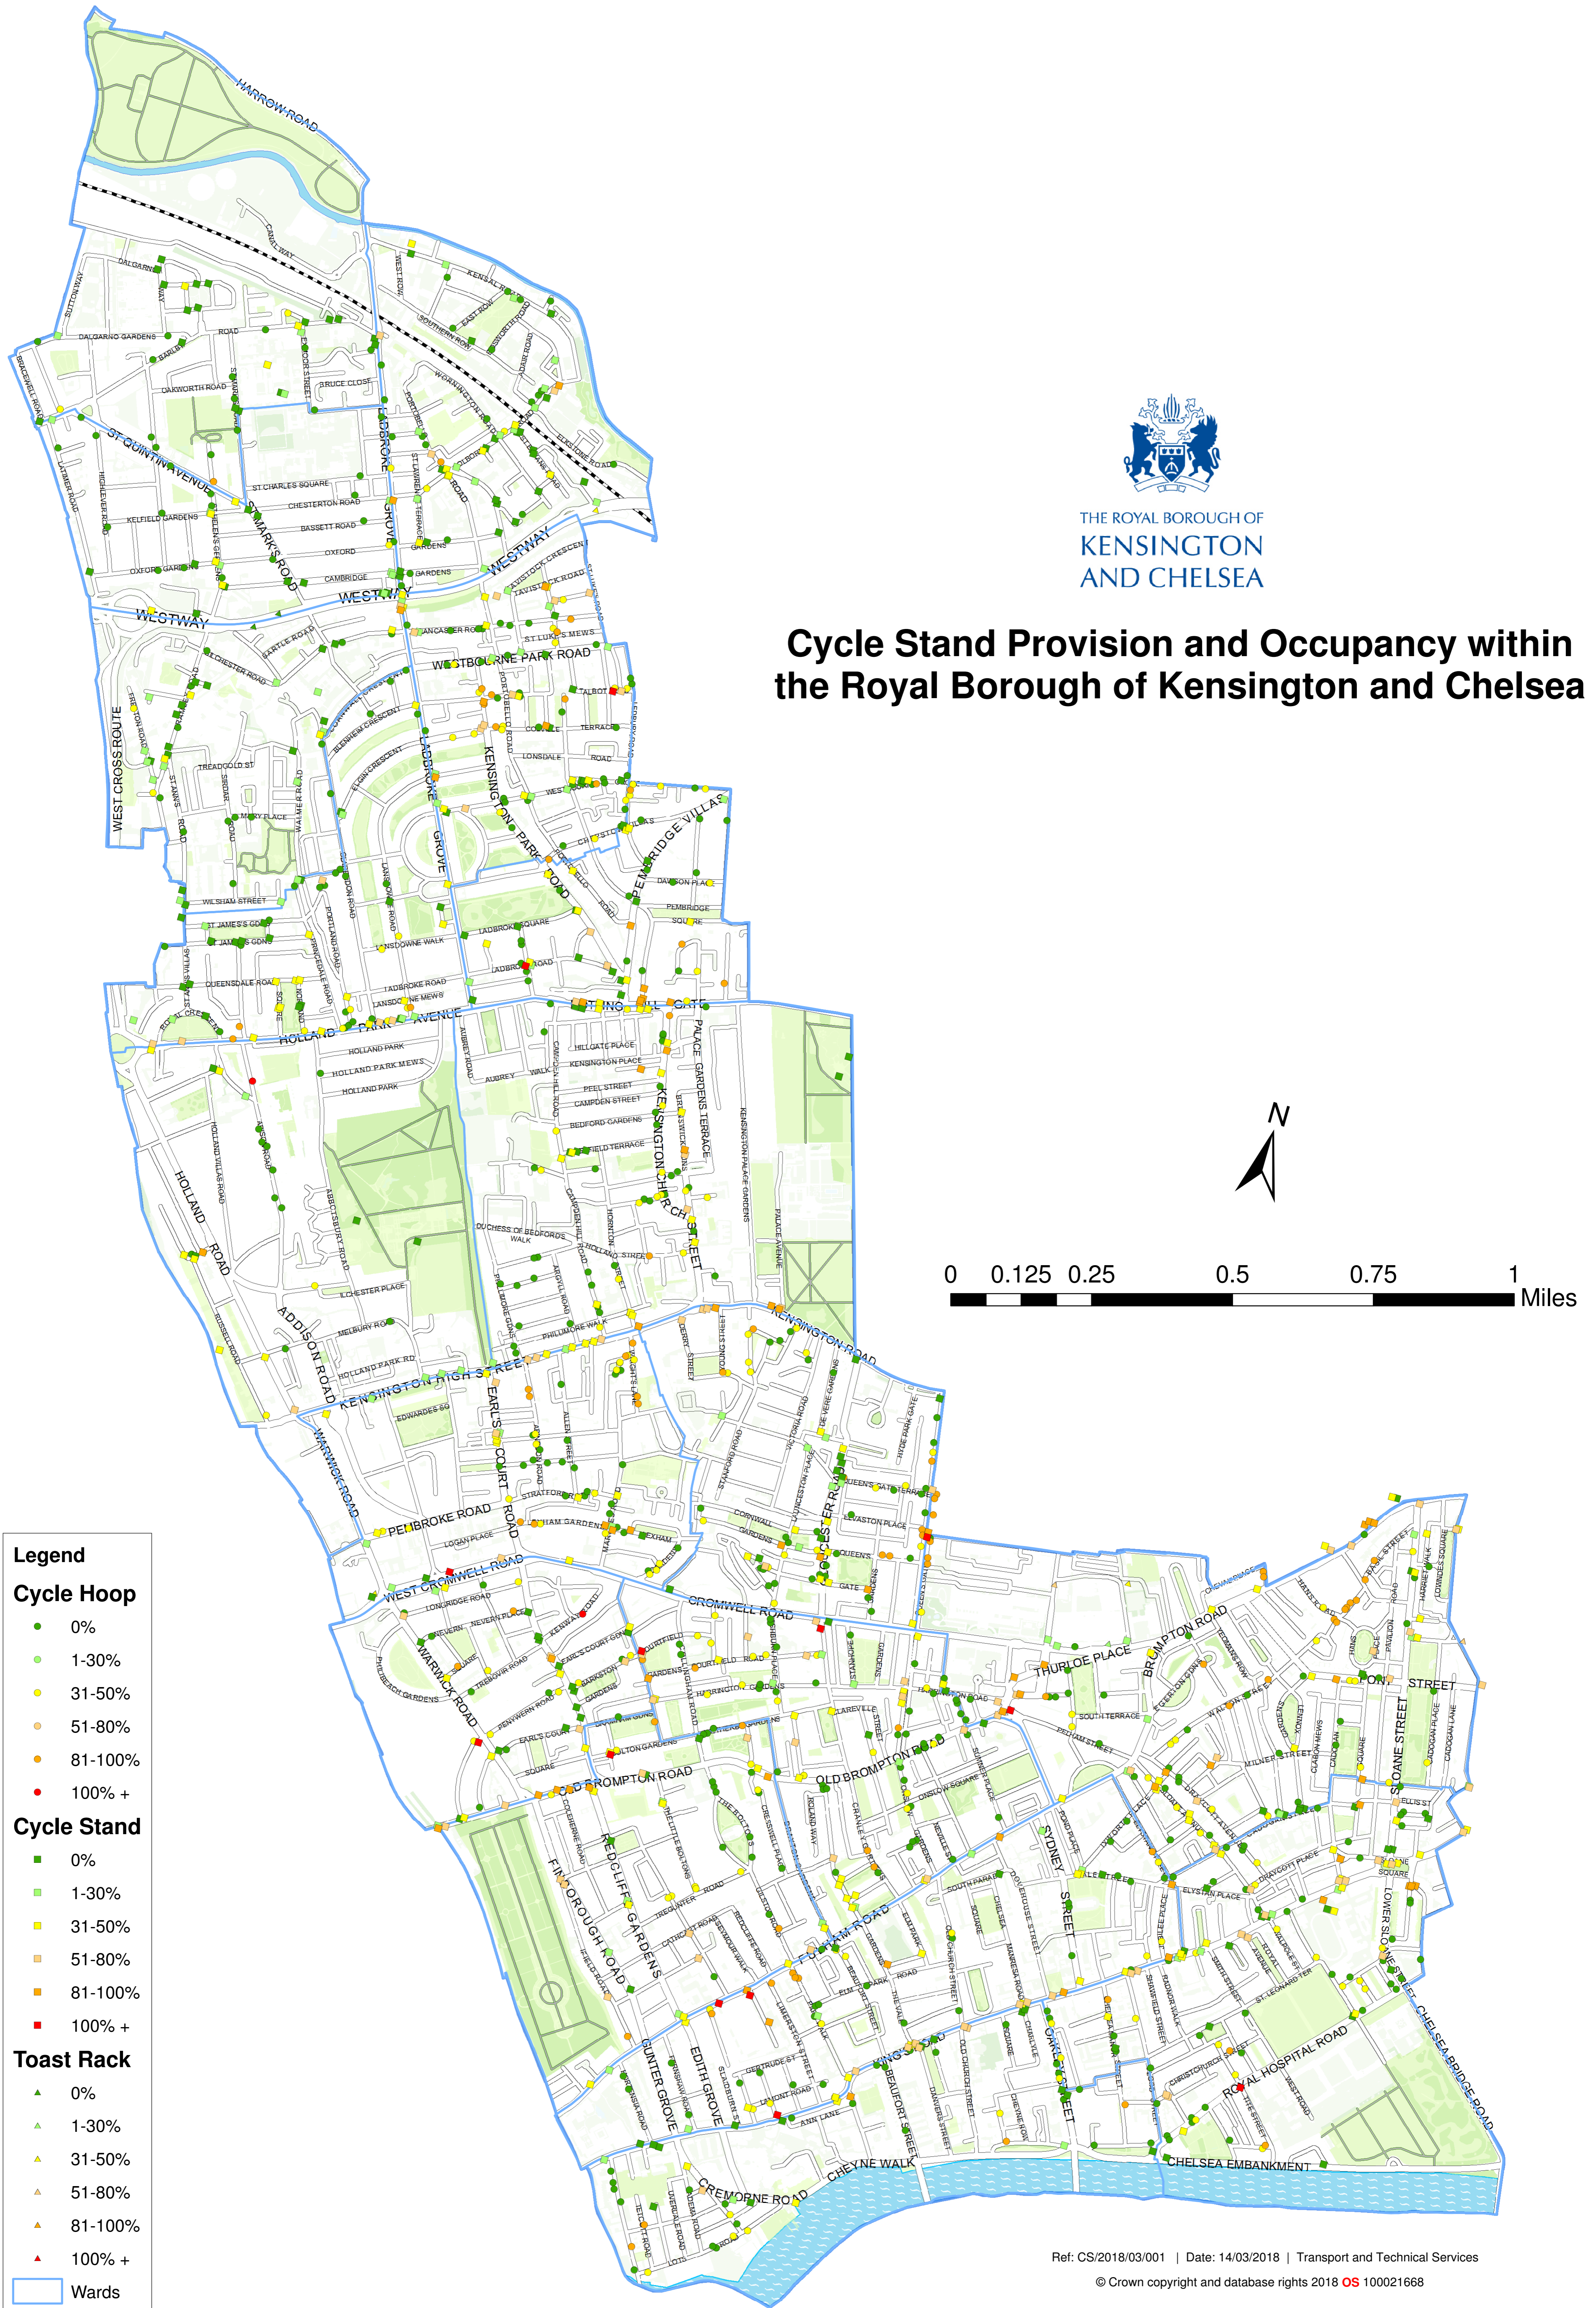

THE ROYAL BOROUGH OF  
KENSINGTON  
AND CHELSEA

# Cycle Stand Provision and Occupancy within the Royal Borough of Kensington and Chelsea

**Legend**

**Cycle Hoop**

- 0%
- 1-30%
- 31-50%
- 51-80%
- 81-100%
- 100% +

**Cycle Stand**

- 0%
- 1-30%
- 31-50%
- 51-80%
- 81-100%
- 100% +

**Toast Rack**

- 0%
- 1-30%
- 31-50%
- 51-80%
- 81-100%
- 100% +

Wards