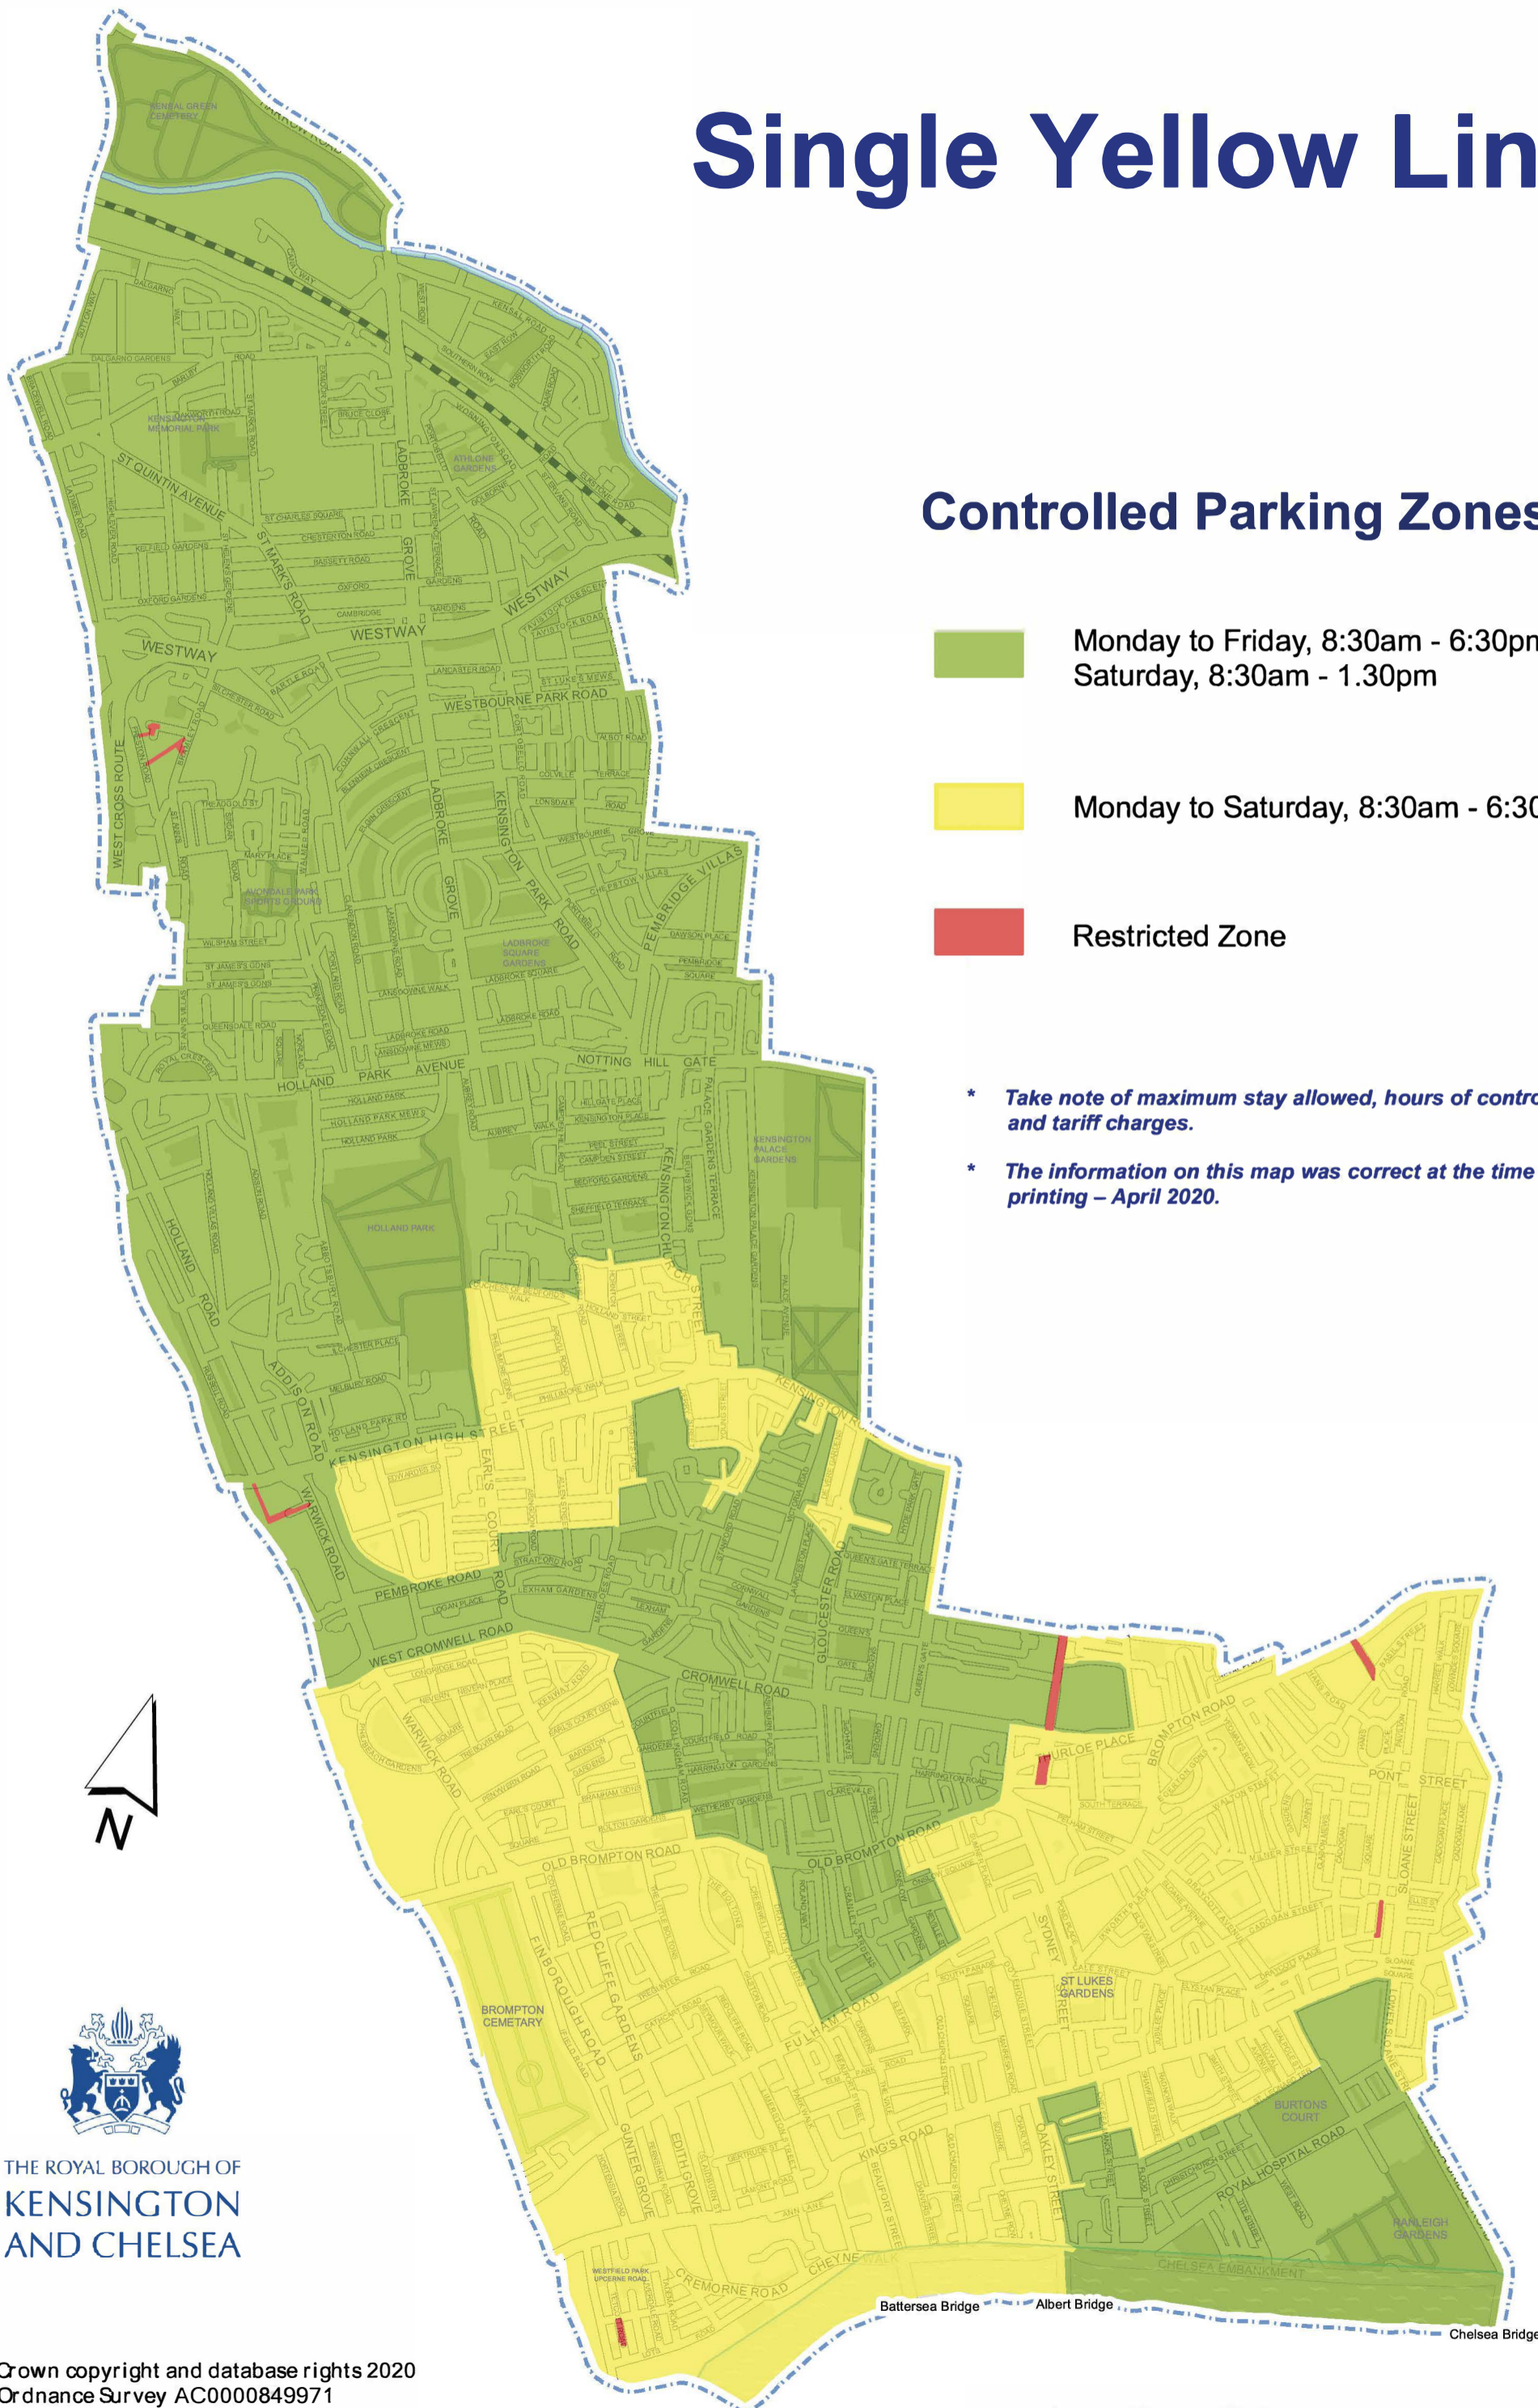

Single Yellow Line

Controlled Parking Zones

-  Monday to Friday, 8:30am - 6:30pm, Saturday, 8:30am - 1.30pm
-  Monday to Saturday, 8:30am - 6:30pm
-  Restricted Zone

* Take note of maximum stay allowed, hours of control and tariff charges.

* The information on this map was correct at the time of printing – April 2020.

THE ROYAL BOROUGH OF
KENSINGTON
AND CHELSEA