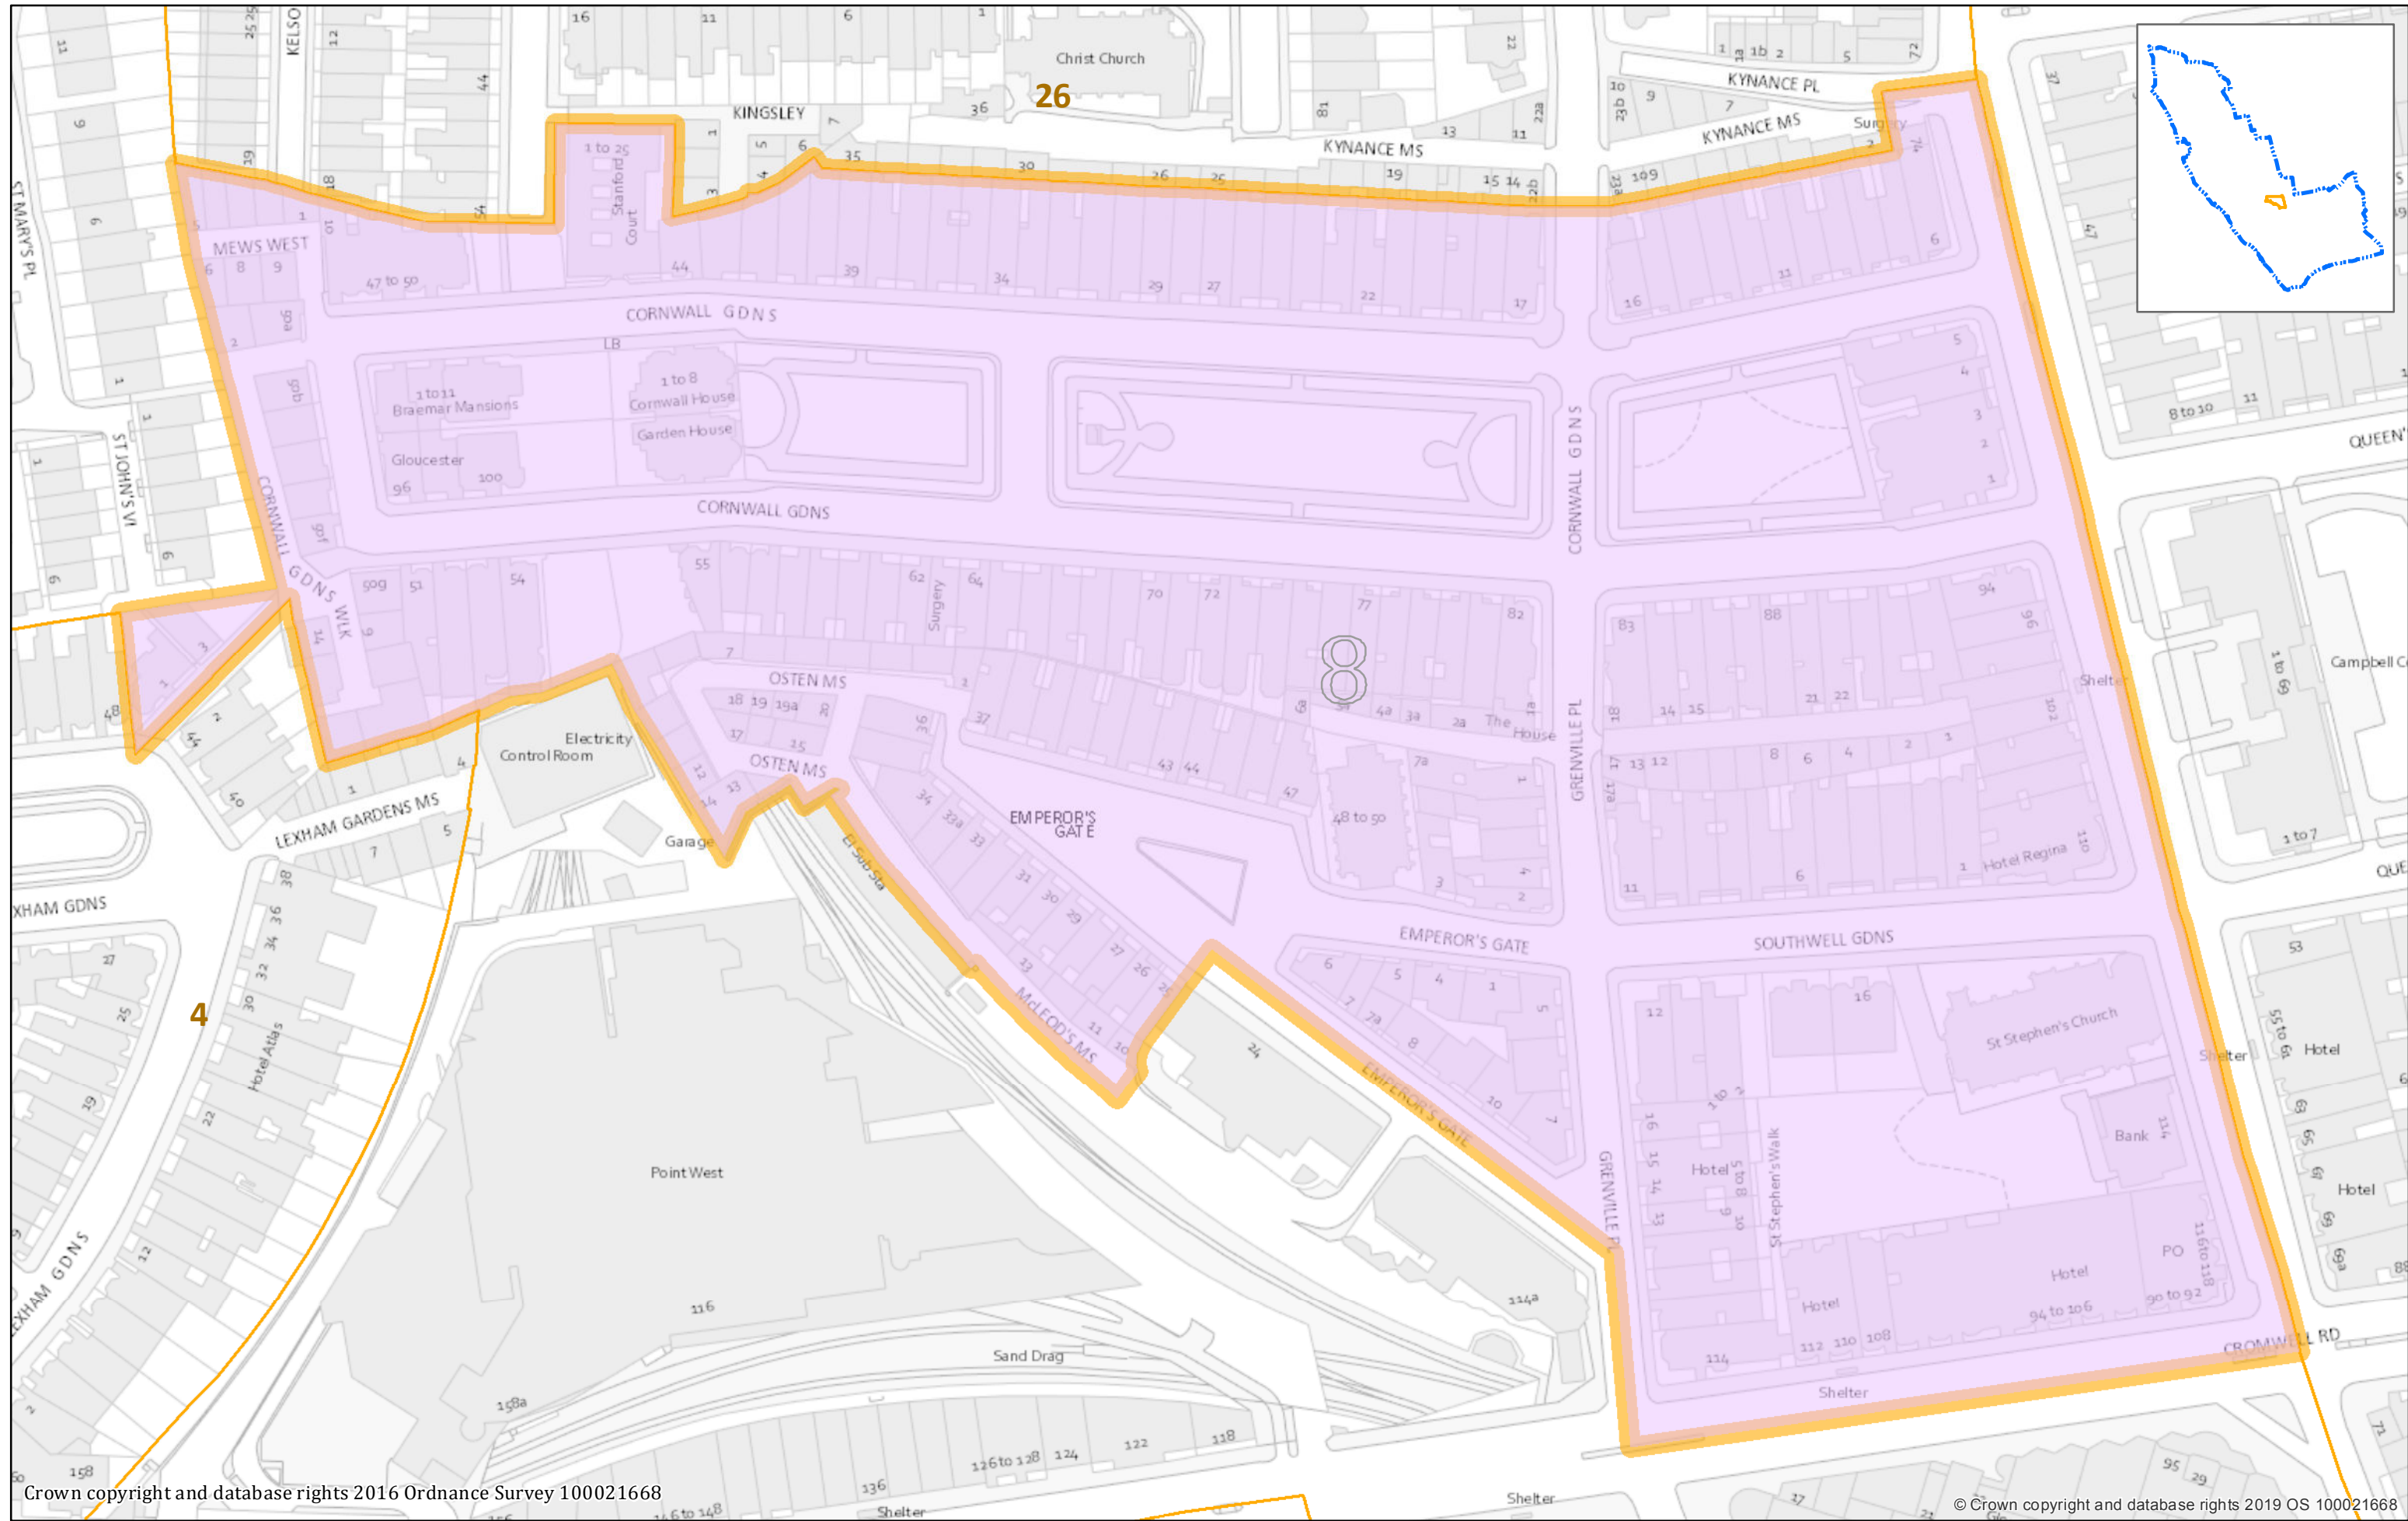

# Estate Agents' Board Control Area for 8. Cornwall Conservation Area

Absolute Scale >>> 1:1,271 at A3

Crown copyright and database rights 2016 Ordnance Survey 100021668

© Crown copyright and database rights 2019 OS 100021668

-  Royal Borough of Kensington and Chelsea Boundary
-  Regulation 7 - Estate Agents' Board Control Area
-  Boundary of Cornwall Conservation Area
-  Adjoining Conservation Area

Map produced on 13/11/2019 by Shared GIS Services Team Ref: 0461