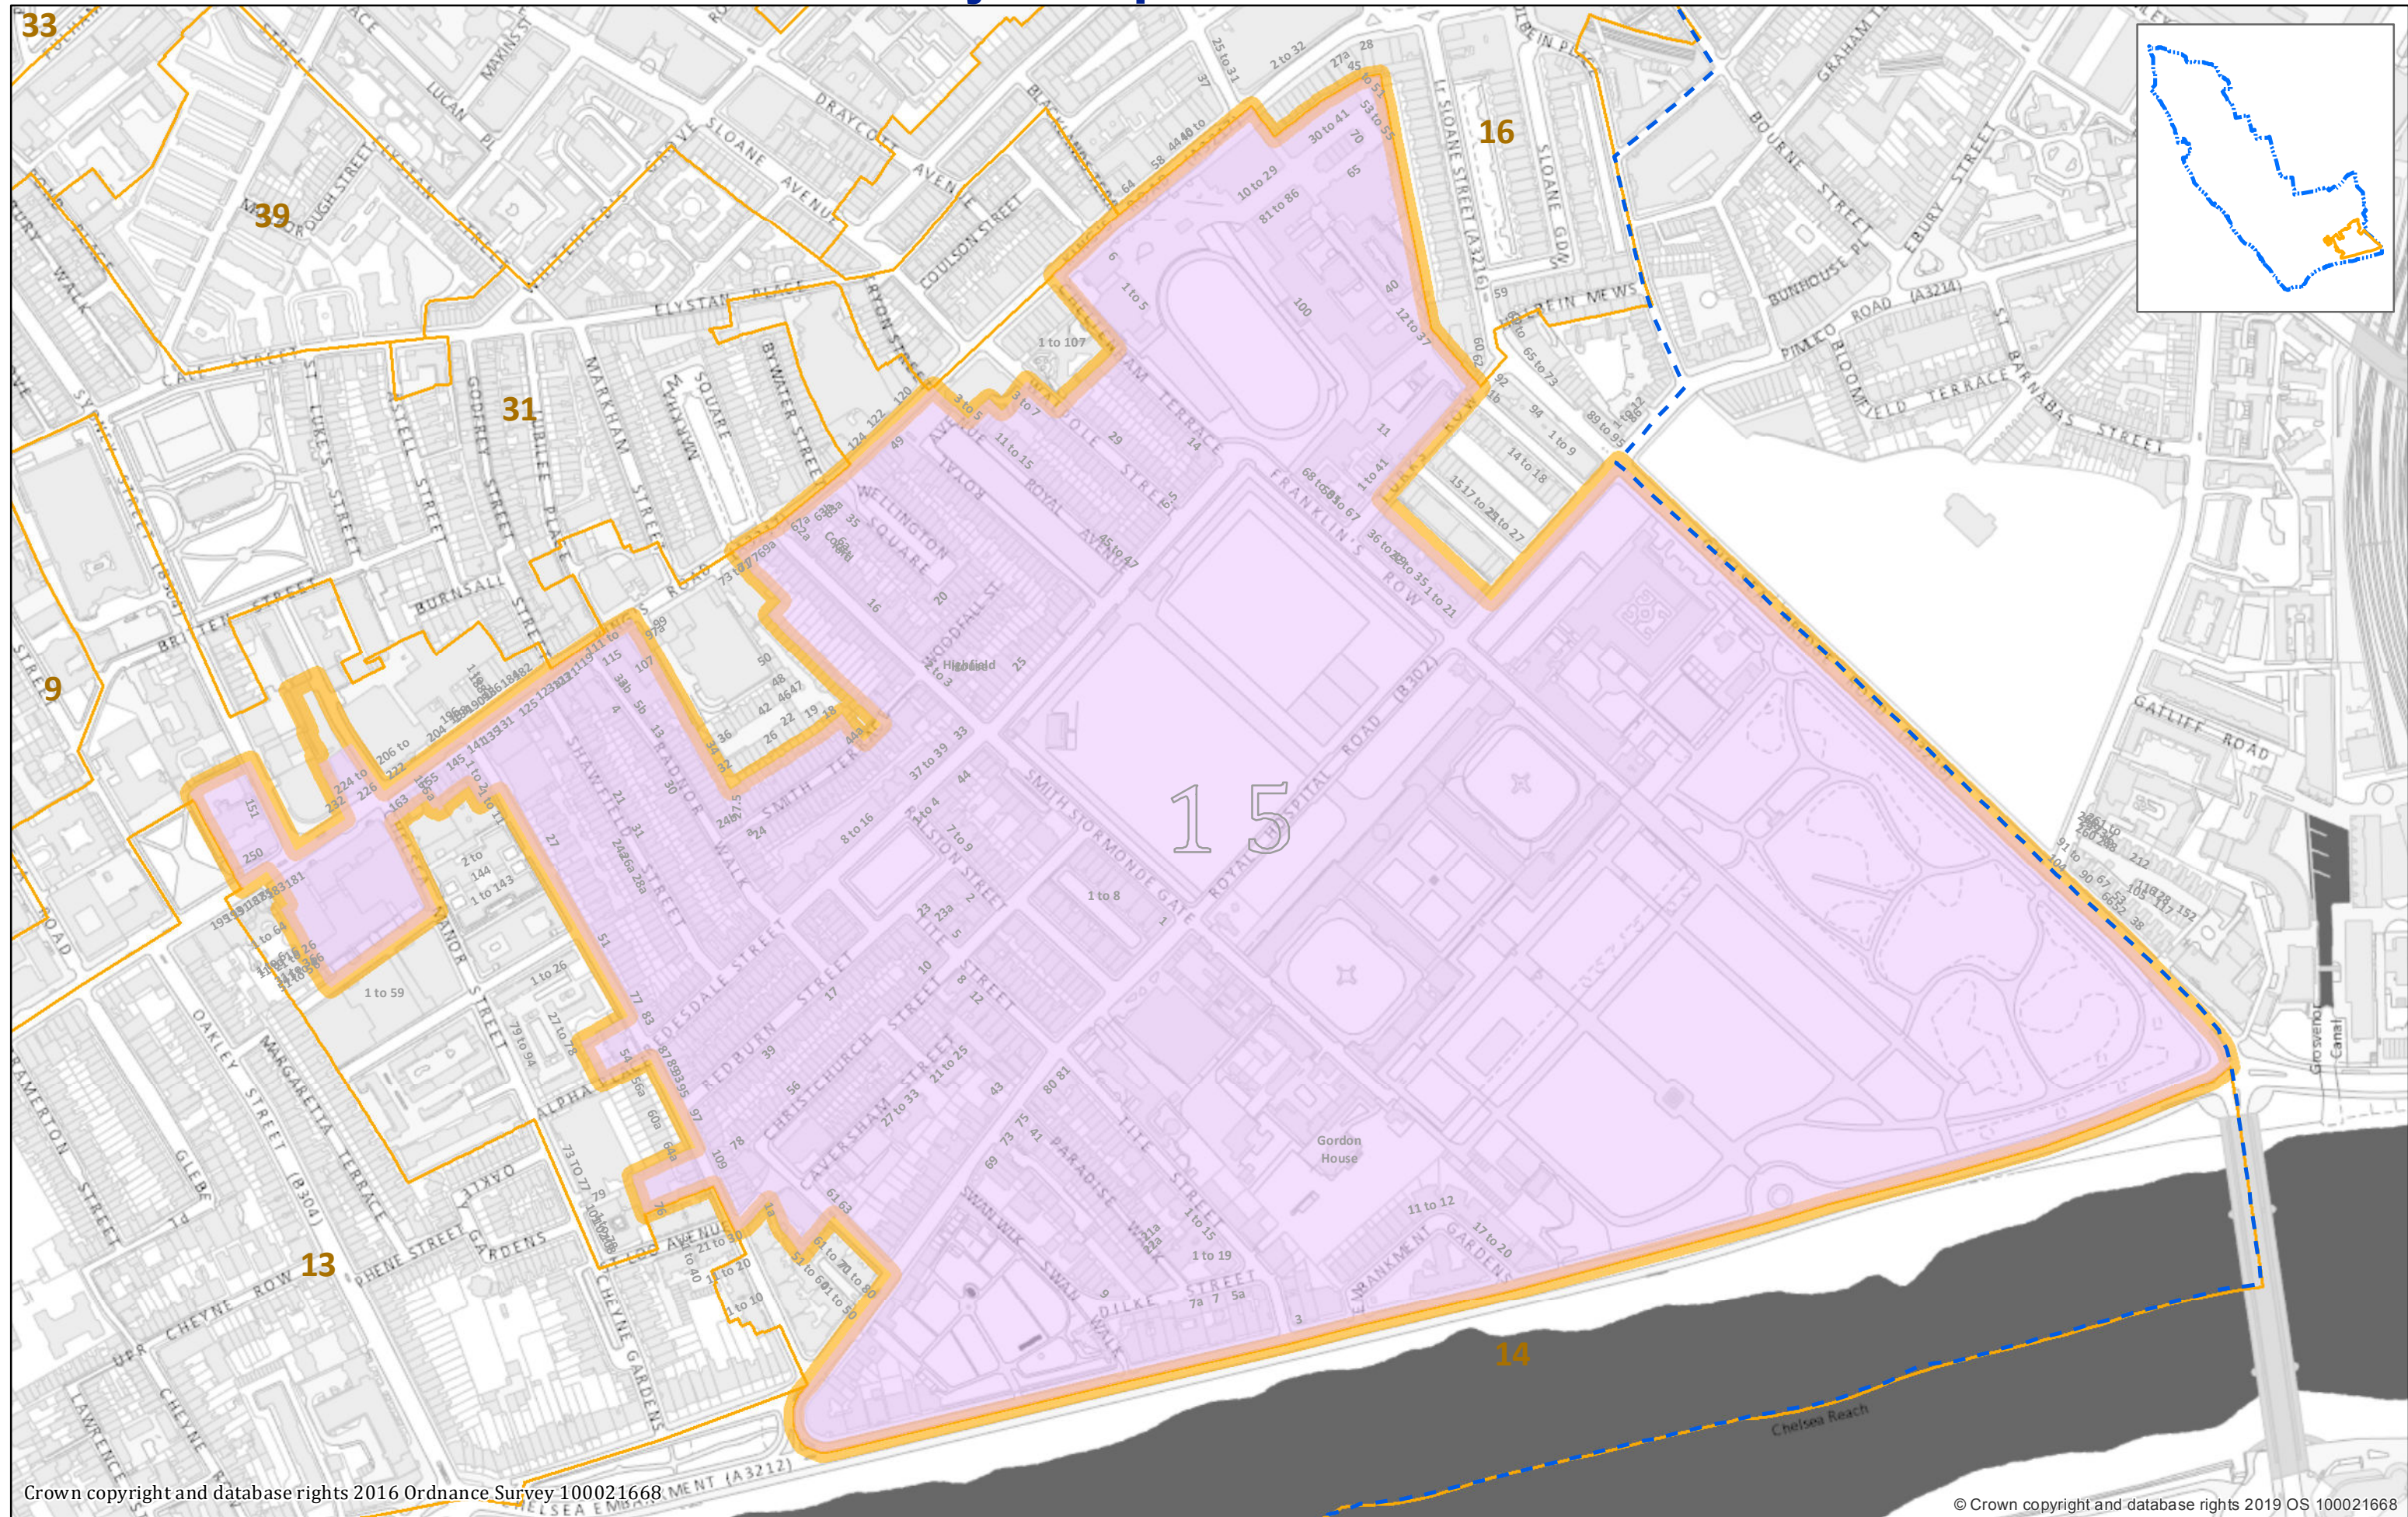

Estate Agents' Board Control Area for 15. Royal Hospital Conservation Area

Absolute Scale >>> 1:3,941 at A3

Crown copyright and database rights 2016 Ordnance Survey 100021668

© Crown copyright and database rights 2019 OS 100021668

- Royal Borough of Kensington and Chelsea Boundary
- Regulation 7 - Estate Agents' Board Control Area
- Boundary of Royal Hospital Conservation Area
- Adjoining Conservation Area

Map produced on 13/11/2019 by Shared GIS Services Team Ref: 0461