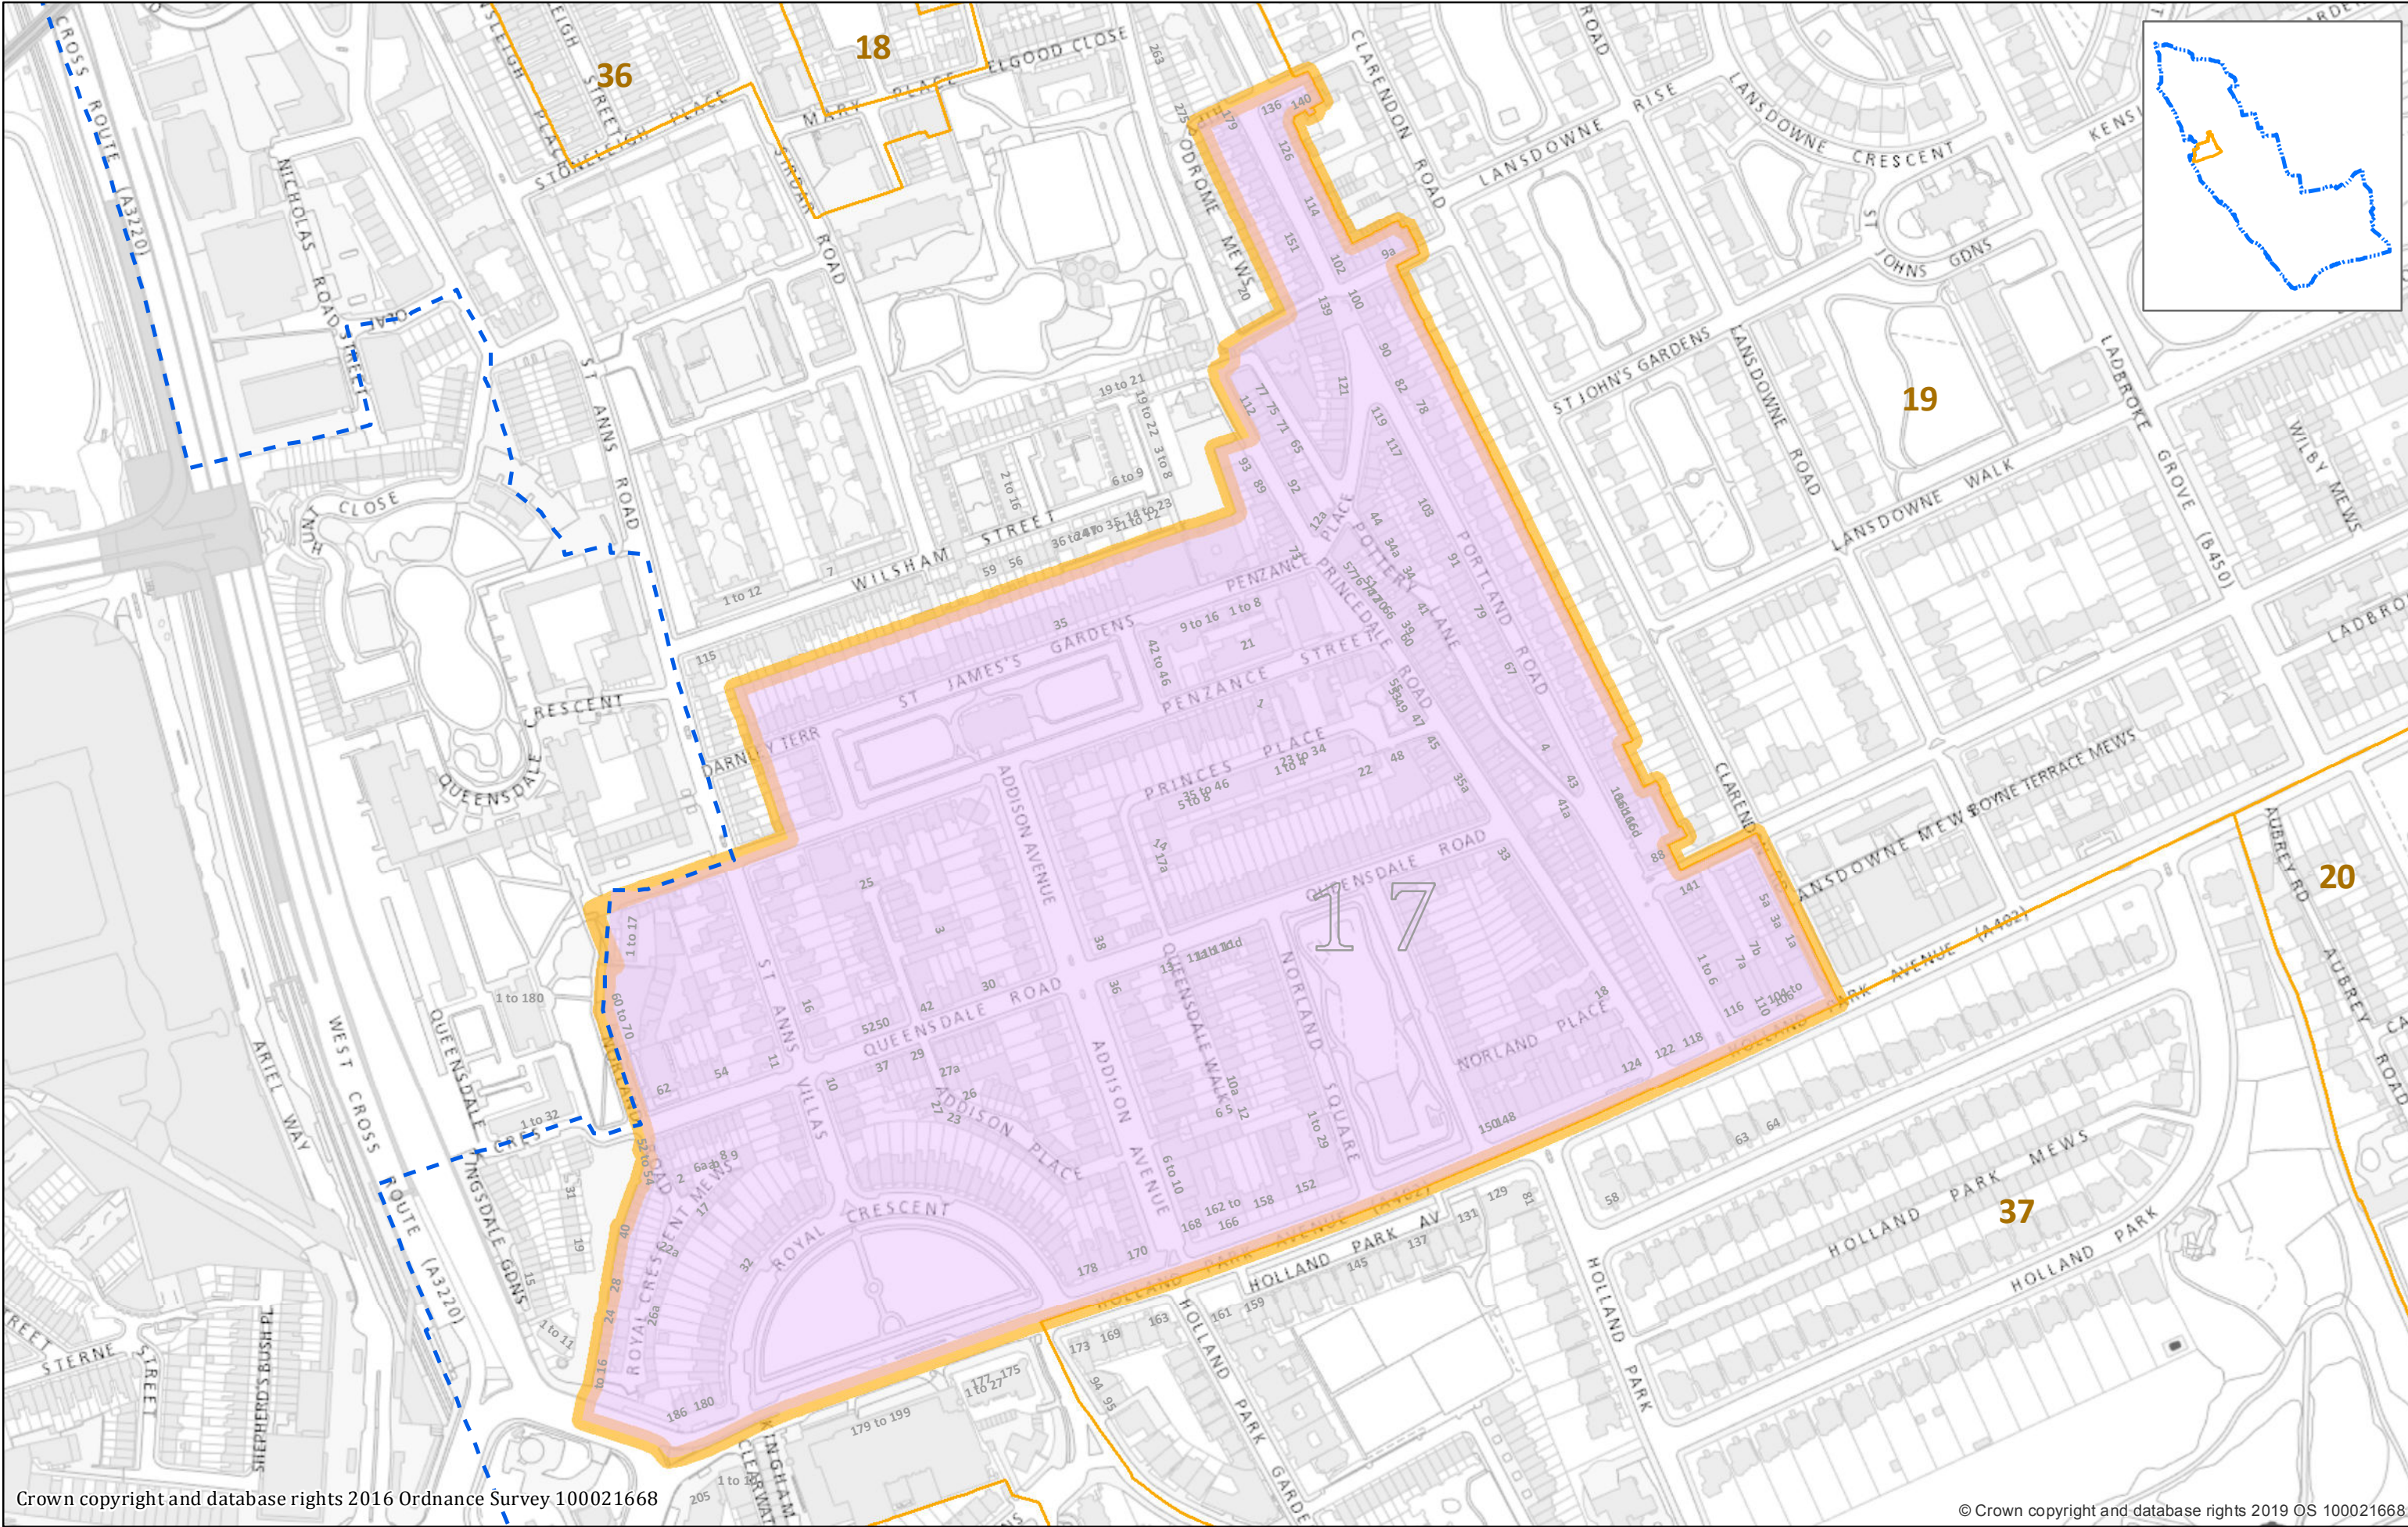

# Estate Agents' Board Control Area for 17. Norland Conservation Area

Absolute Scale >>> 1:3,130 at A3

Crown copyright and database rights 2016 Ordnance Survey 100021668

© Crown copyright and database rights 2019 OS 100021668

- Royal Borough of Kensington and Chelsea Boundary
- Regulation 7 - Estate Agents' Board Control Area
- Boundary of Norland Conservation Area
- Adjoining Conservation Area

Map produced on 13/11/2019 by Shared GIS Services Team Ref: 0461