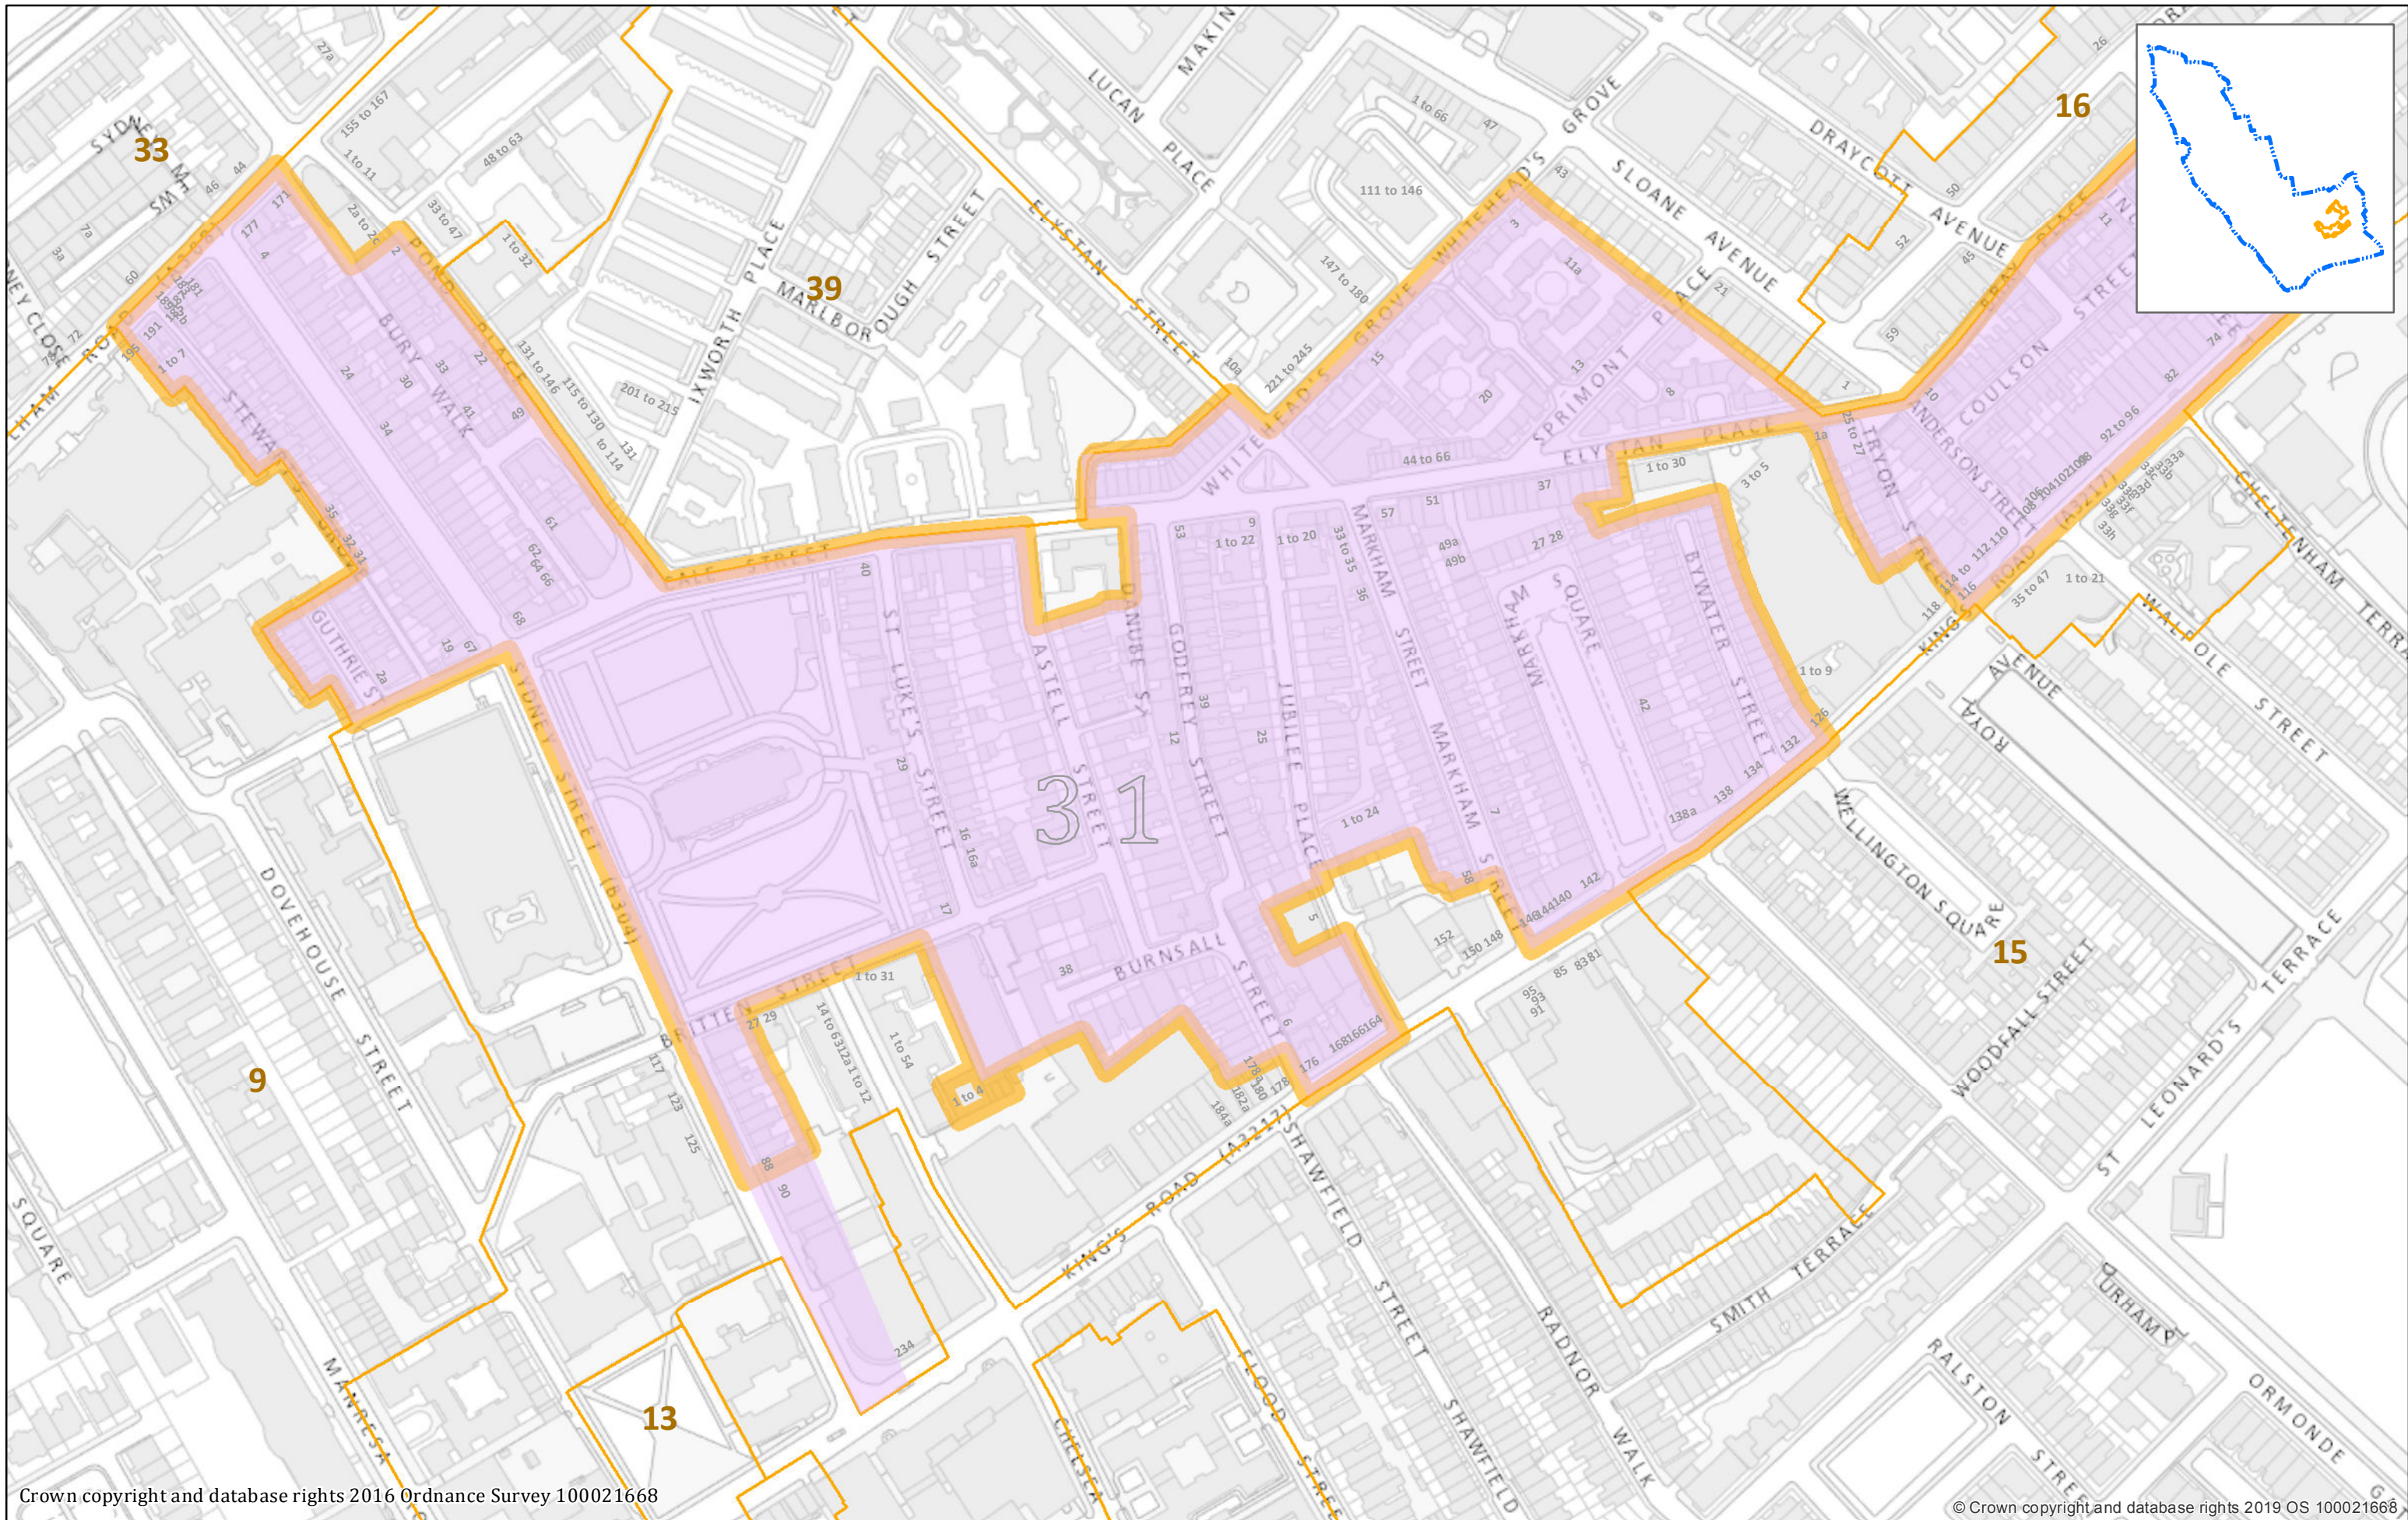

Estate Agents' Board Control Area for 31. Chelsea Conservation Area

Crown copyright and database rights 2016 Ordnance Survey 100021668

© Crown copyright and database rights 2019 OS 100021668

-  Royal Borough of Kensington and Chelsea Boundary
-  Regulation 7 - Estate Agents' Board Control Area
-  Boundary of Chelsea Conservation Area
-  Adjoining Conservation Area

Absolute Scale >>> 1:2,260 at A3

Map produced on 13/11/2019 by Shared GIS Services Team Ref:0461