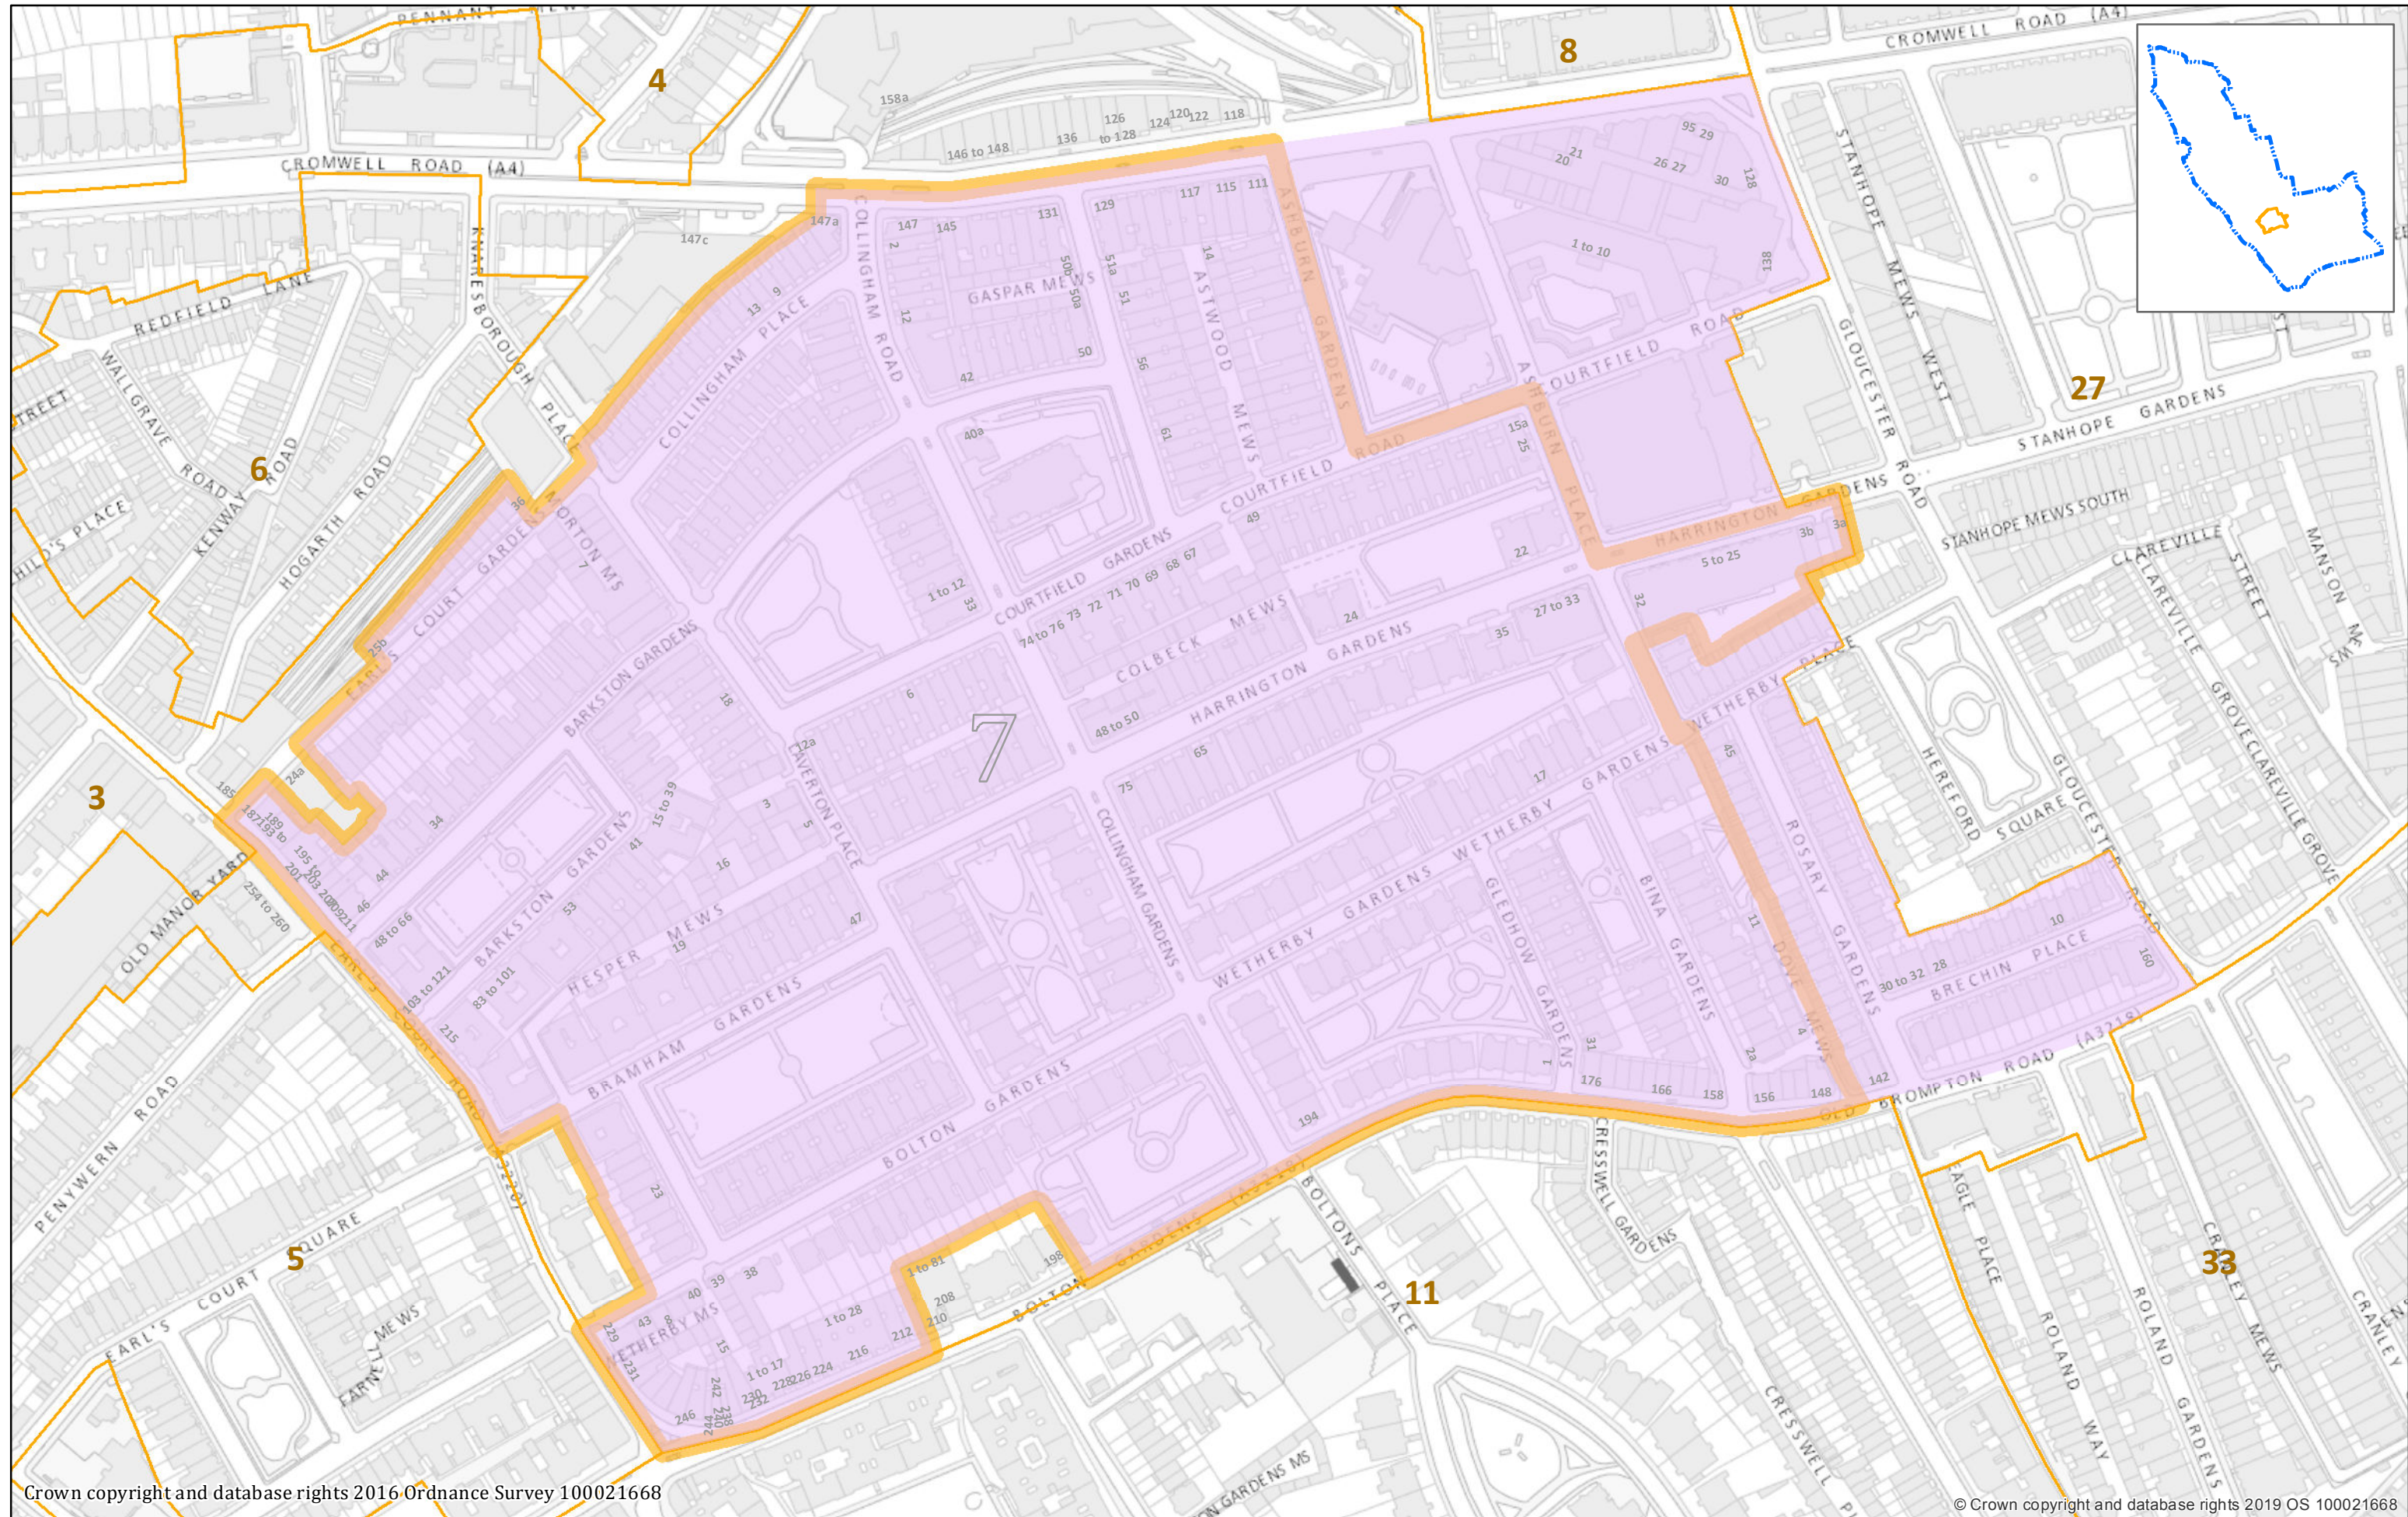

Estate Agents' Board Control Area for 7. Courtfield Conservation Area

Crown copyright and database rights 2016 Ordnance Survey 100021668

© Crown copyright and database rights 2019 OS 100021668

-  Royal Borough of Kensington and Chelsea Boundary
-  Regulation 7 - Estate Agents' Board Control Area
-  Boundary of Courtfield Conservation Area
-  Adjoining Conservation Area

Absolute Scale >>> 1:2,655 at A3

Map produced on 13/11/2019 by Shared GIS Services Team Ref:0461