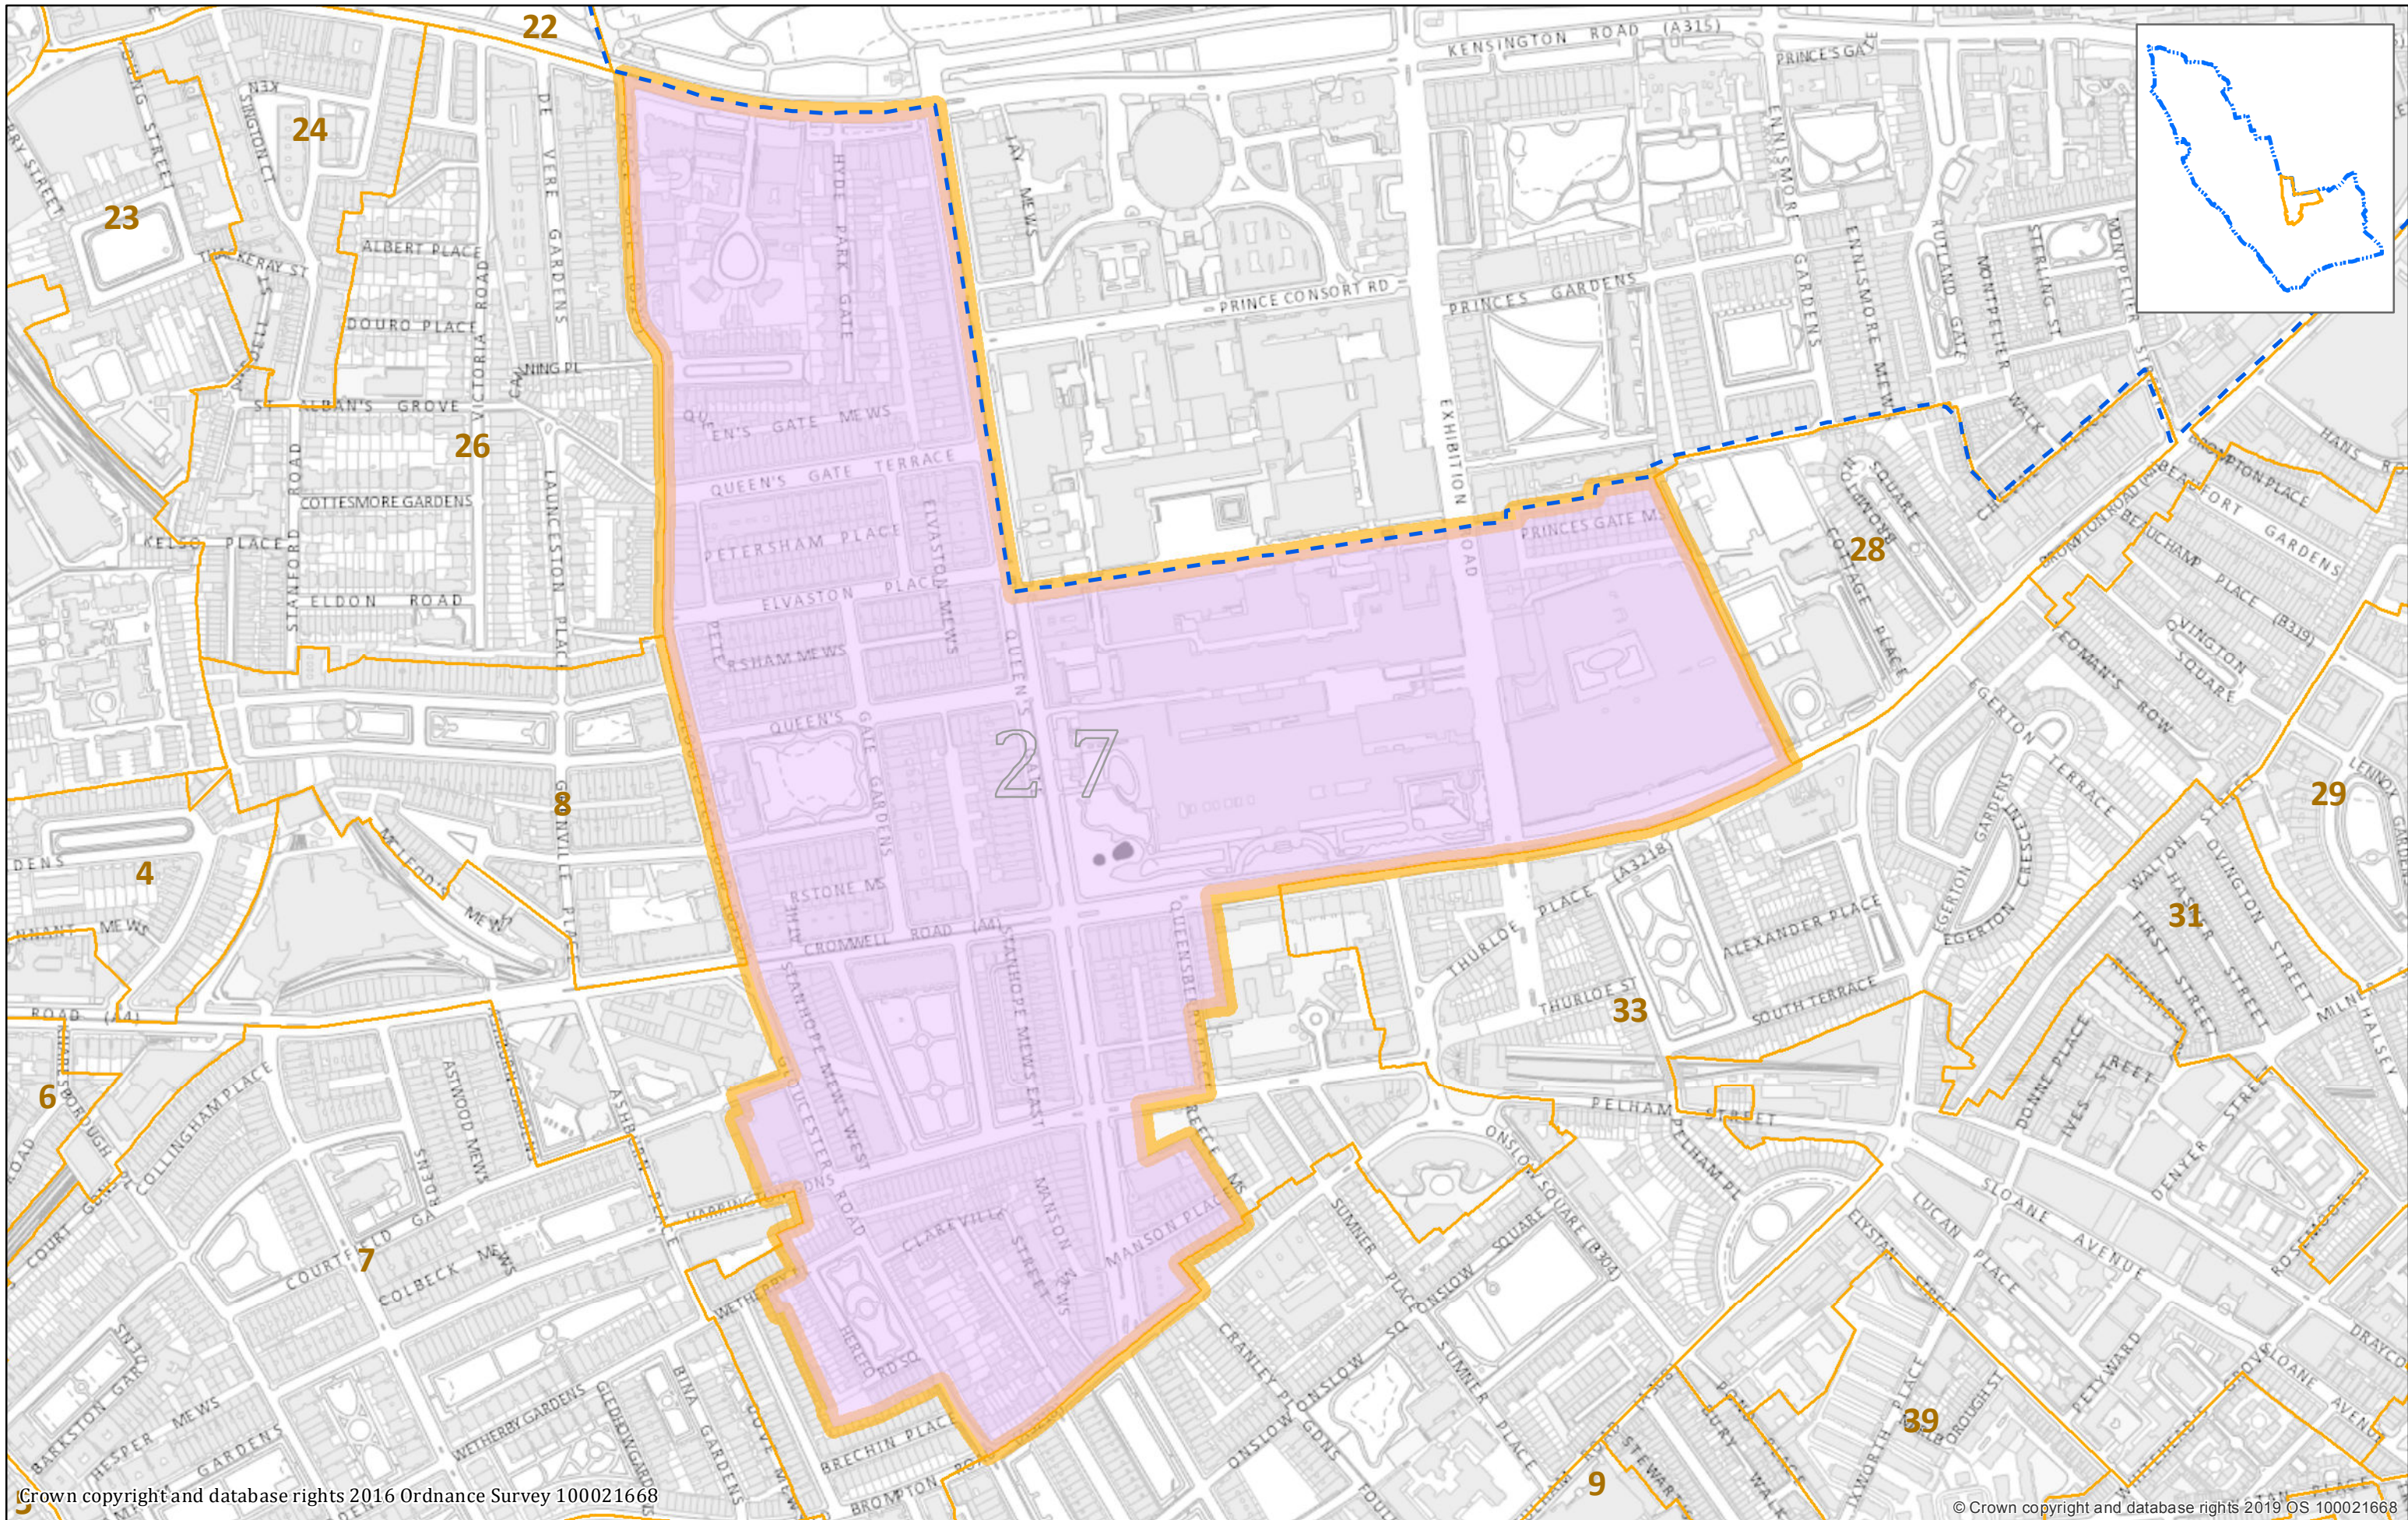

# Estate Agents' Board Control Area for 27. Queen's Gate Conservation Area

Absolute Scale >>> 1:4,937 at A3

Map produced on 13/11/2019 by Shared GIS Services Team Ref:0461

© Crown copyright and database rights 2016 Ordnance Survey 100021668

© Crown copyright and database rights 2019 OS 100021668

-  Royal Borough of Kensington and Chelsea Boundary
-  Regulation 7 - Estate Agents' Board Control Area
-  Boundary of Queen's Gate Conservation Area
-  Adjoining Conservation Area