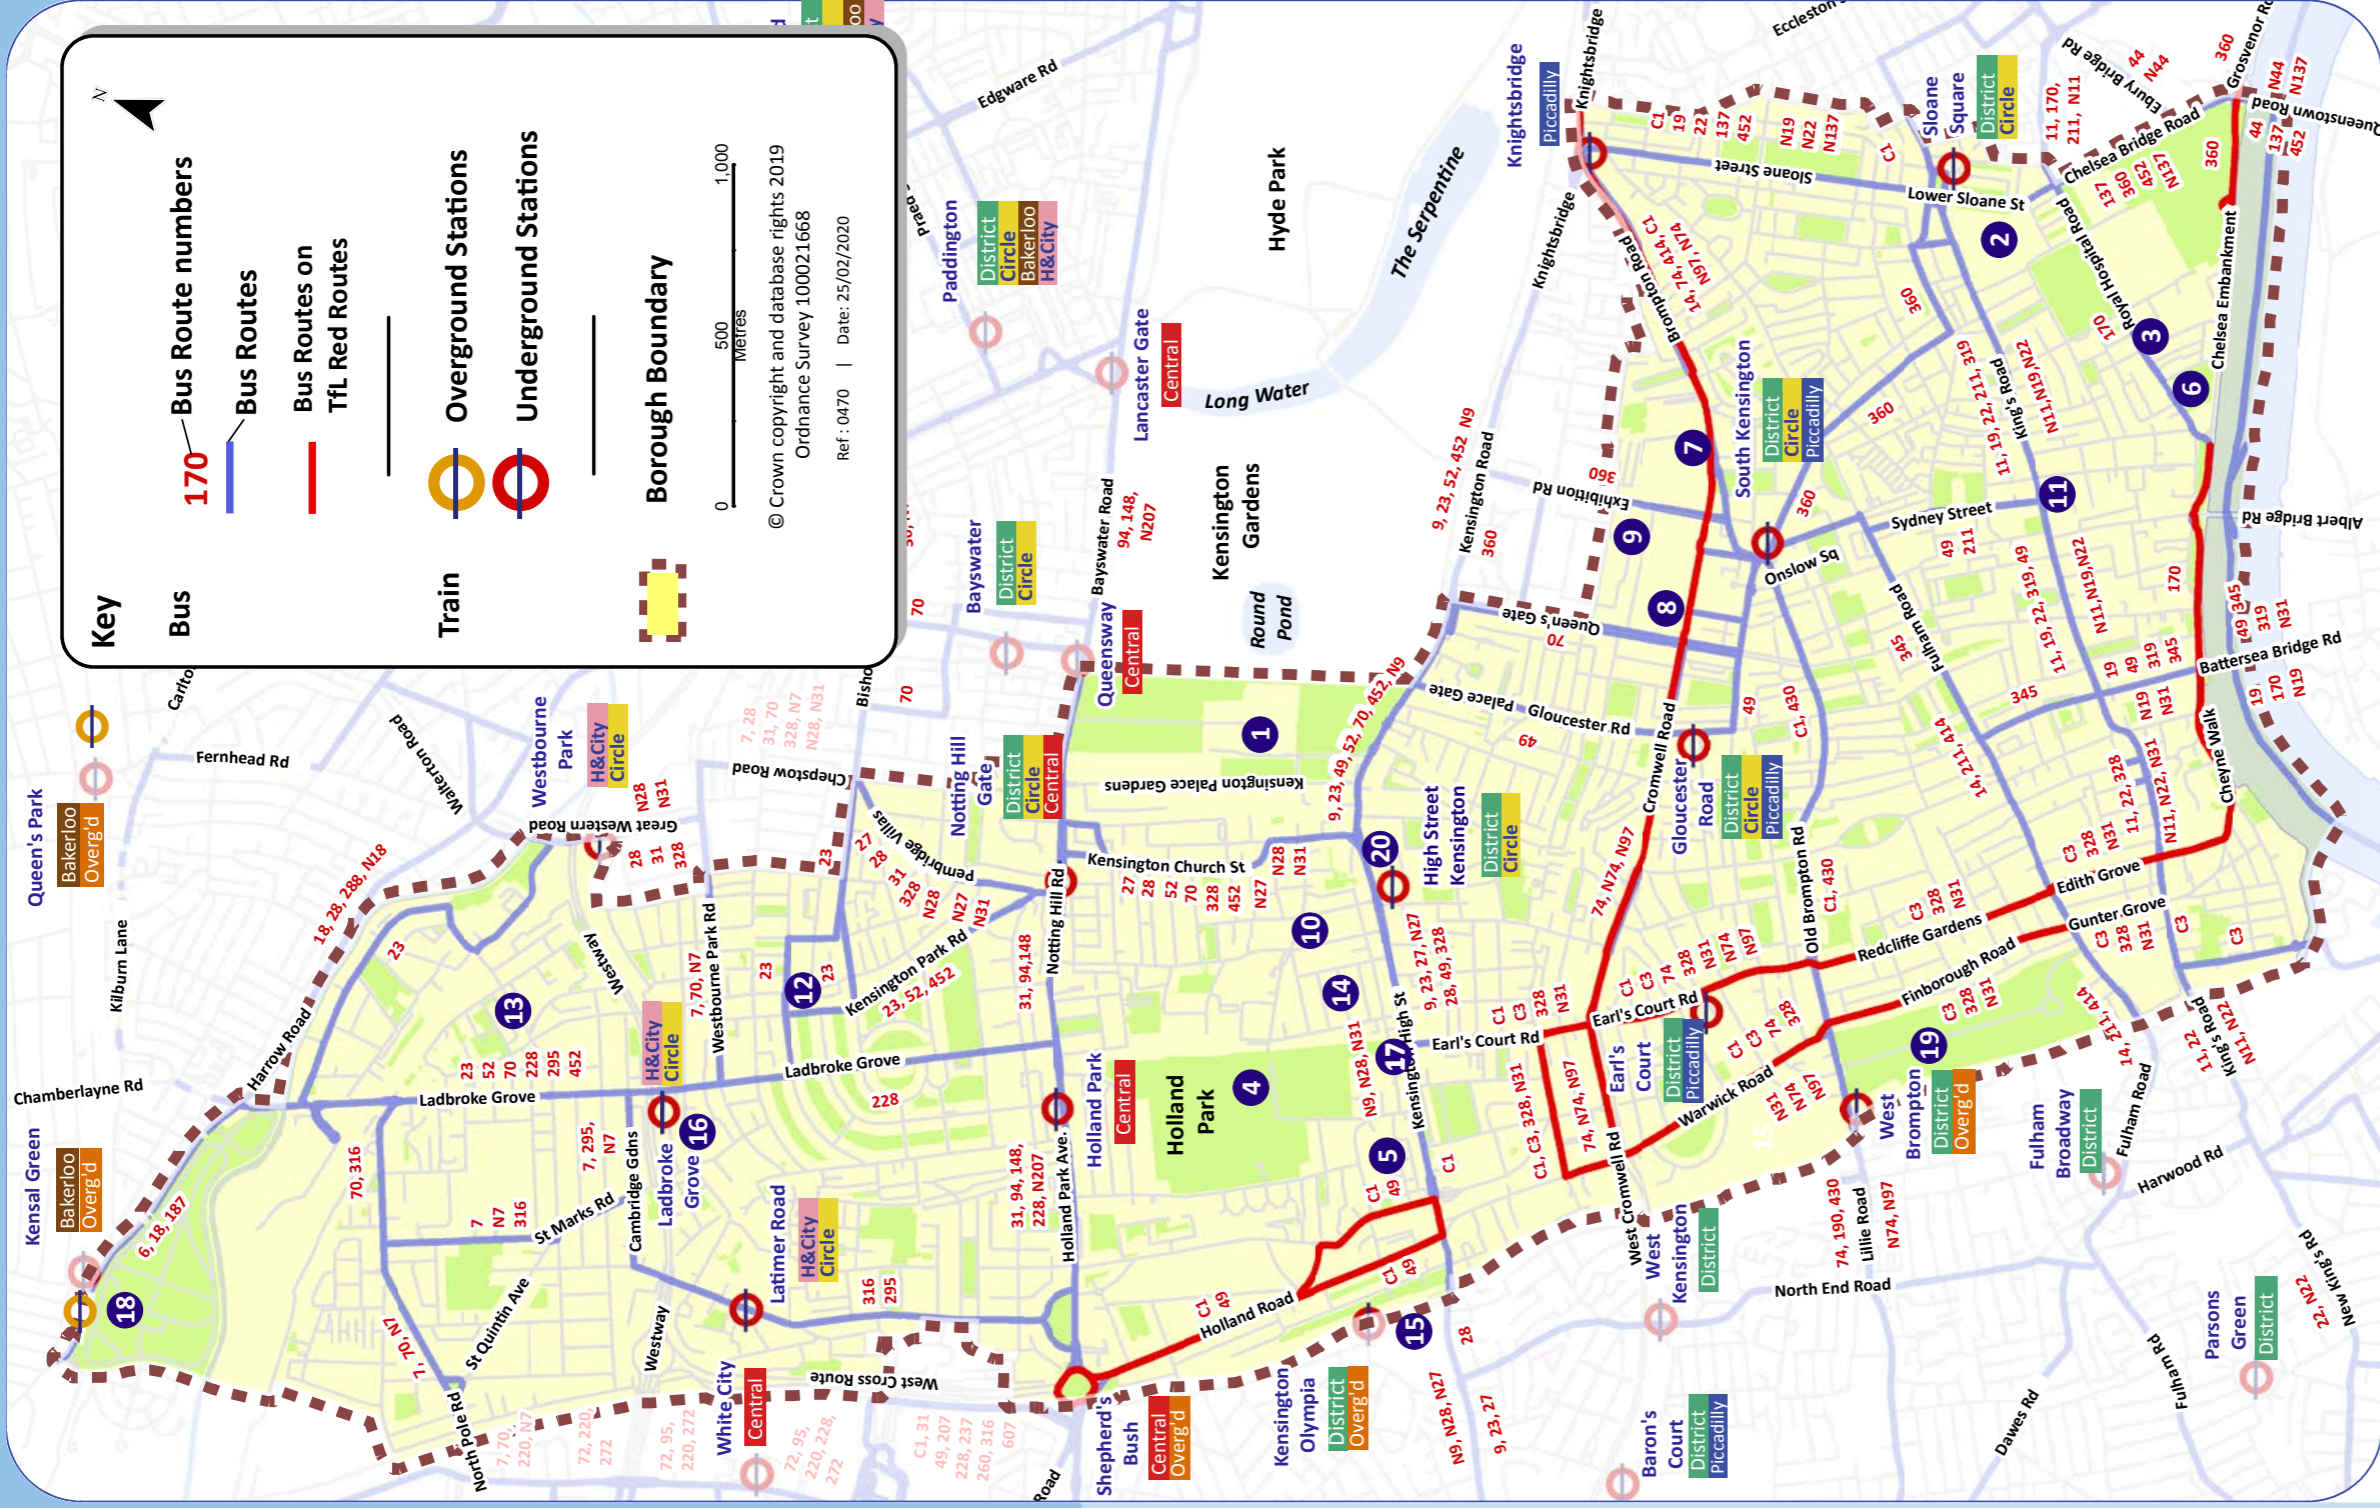

Public Transport - in and around Kensington and Chelsea

Sites of Interest:

1 Kensington Palace	8 National History Museum	15 Kensington Olympia Exhibition Centre
2 Saatchi Gallery	9 Science Museum	16 Museum of Brands
3 National Army Museum	10 Kensington Town Hall	17 The Design Museum
4 Holland Park (including Holland House)	11 Chelsea Old Town Hall	18 Kensal Cemetery
5 Leighton House	12 Portobello Road market	19 Brompton Cemetery
6 Chelsea Physic Garden	13 Golborne Road market	20 Japan House
7 Victoria & Albert Museum	14 Linley Sambourne House