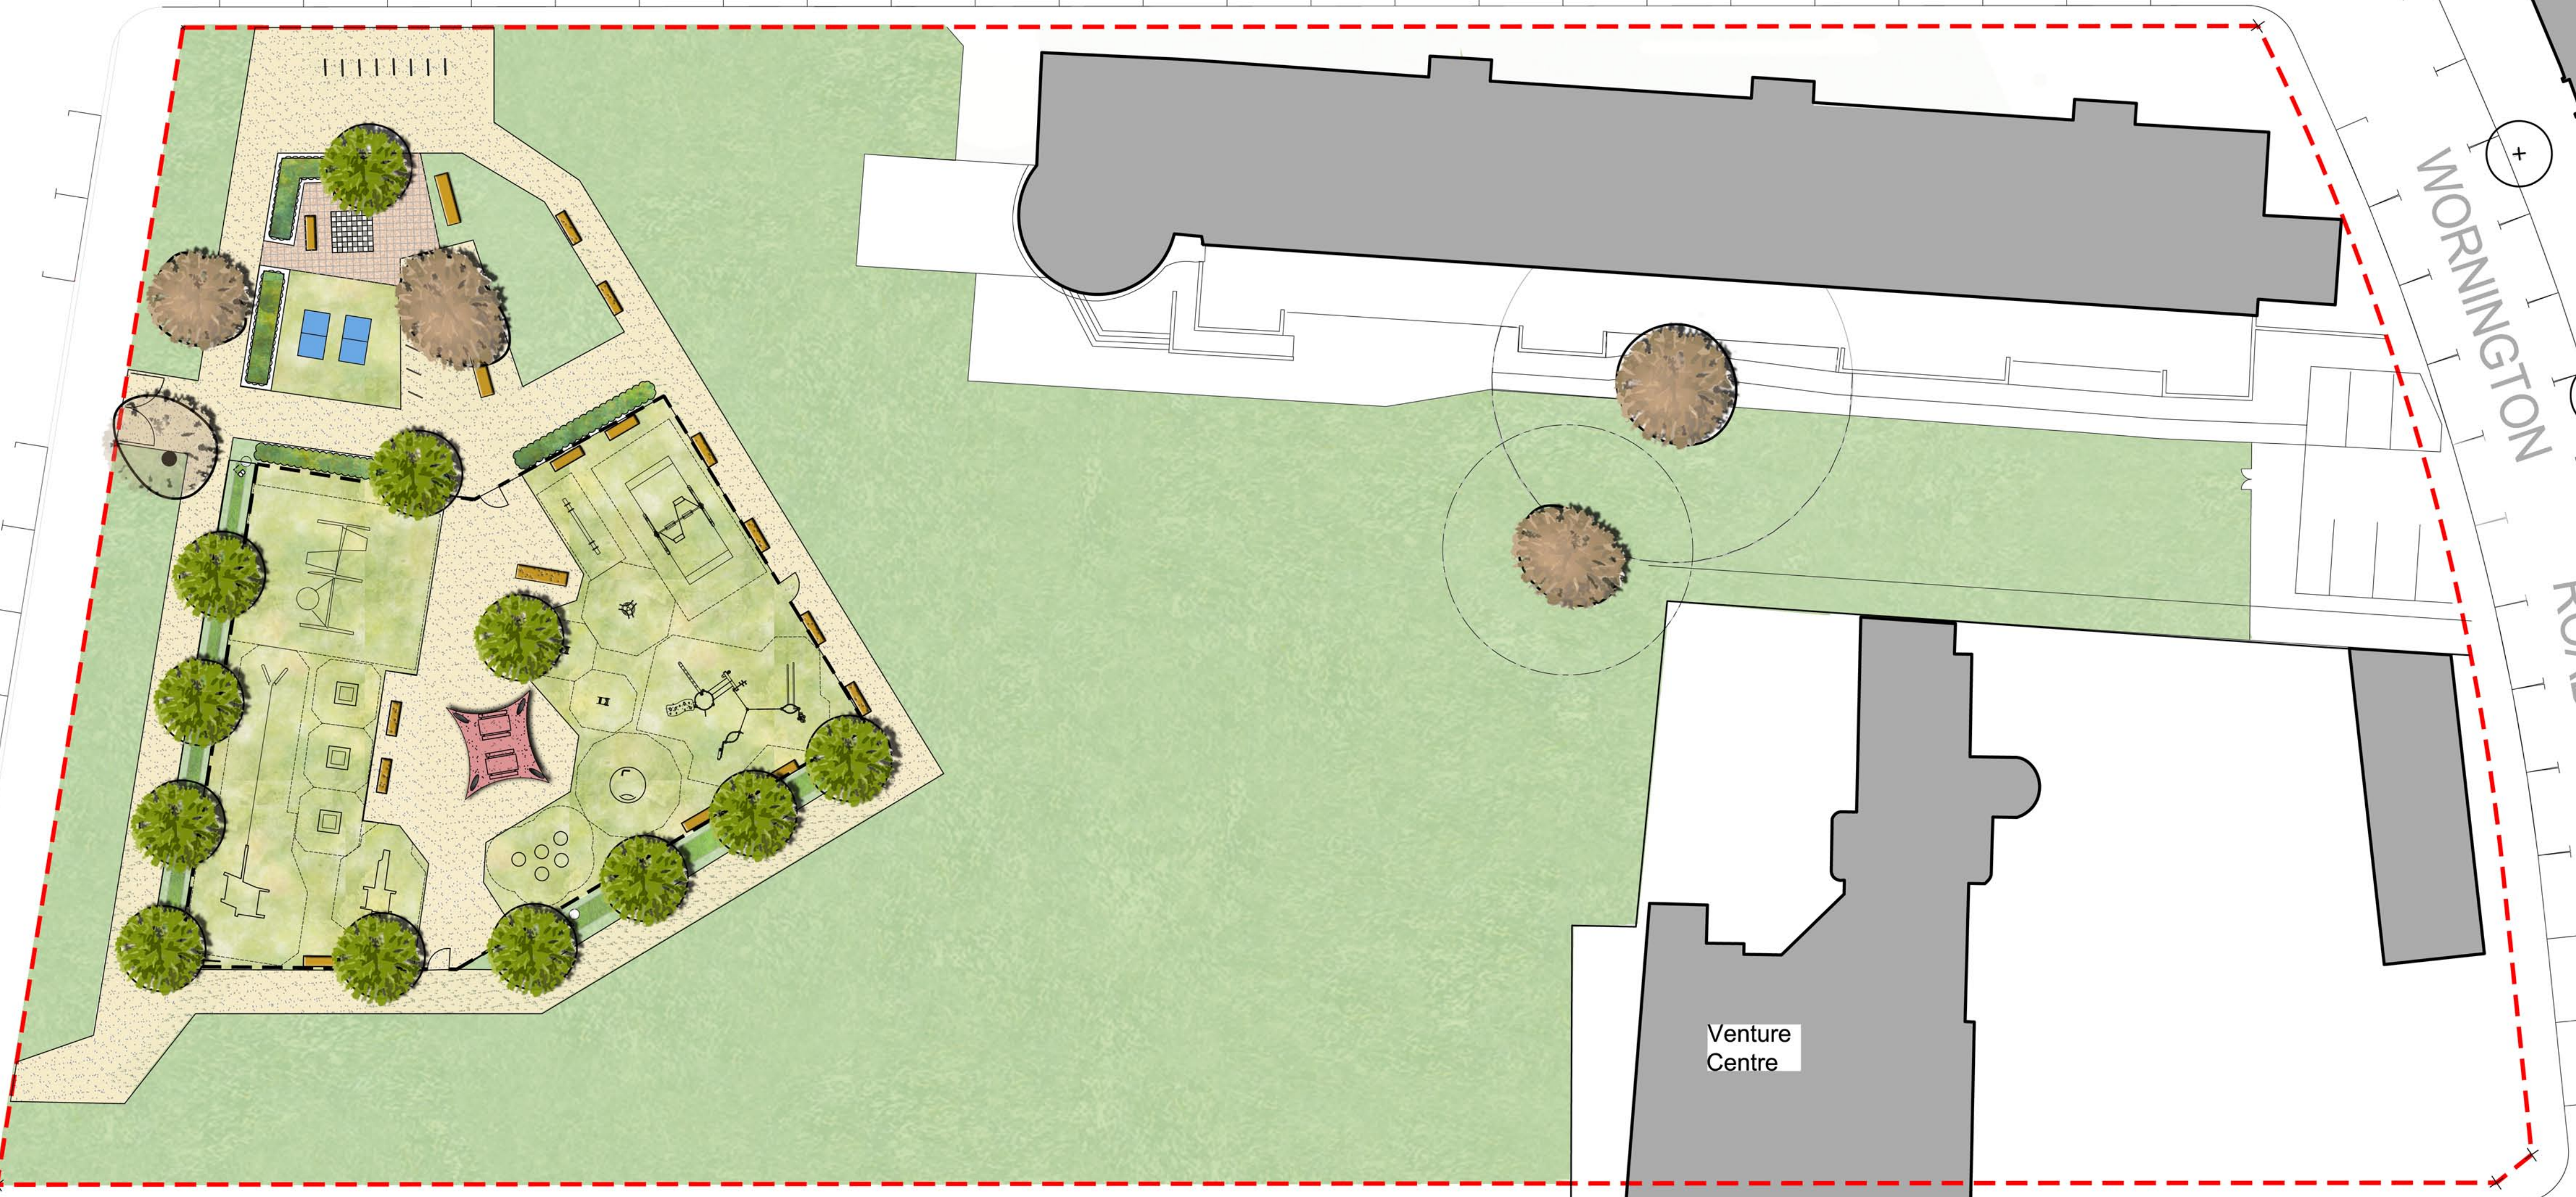

Venture Centre

PORTOBELLO ROAD

WORNINGTON ROAD

ATHLONE GARDENS